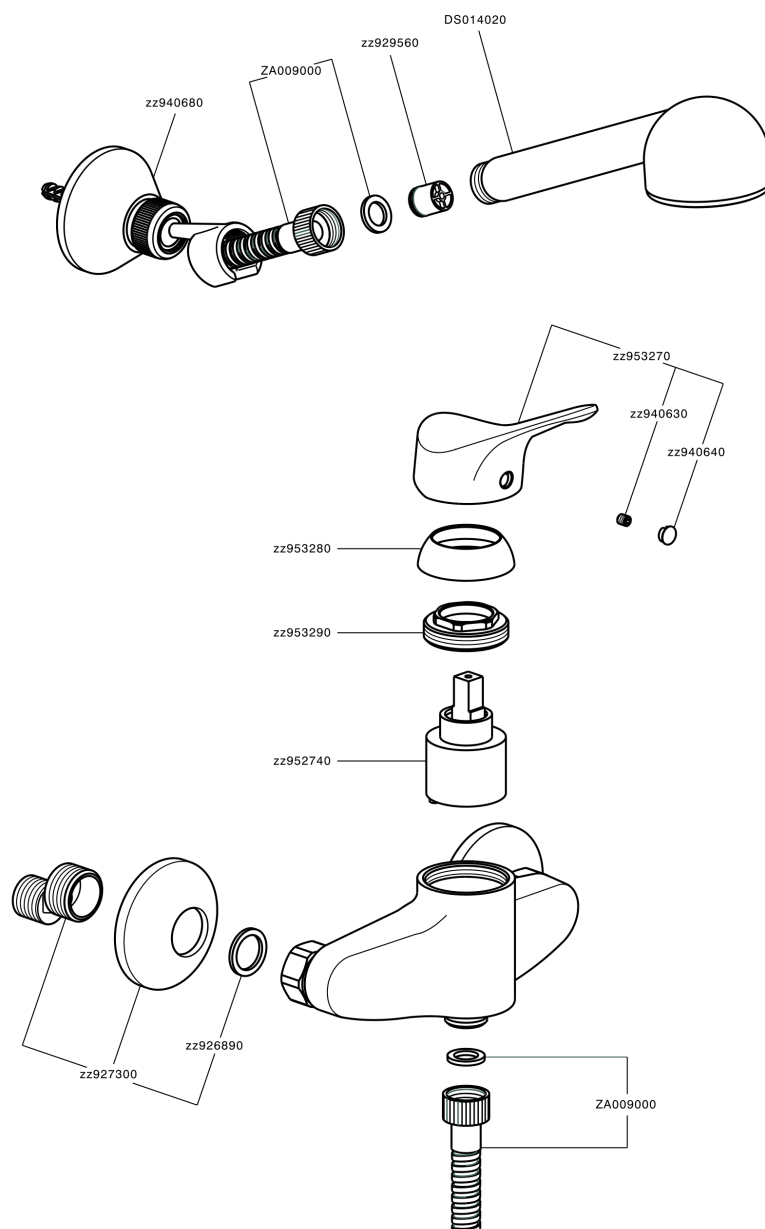

Single lever shower mixer, with shower set MITO3_M3000450

M3000450

<https://en.cisal.it/single-lever-shower-mixer-with-shower-set-mito3-m3000450>

2026-04-24