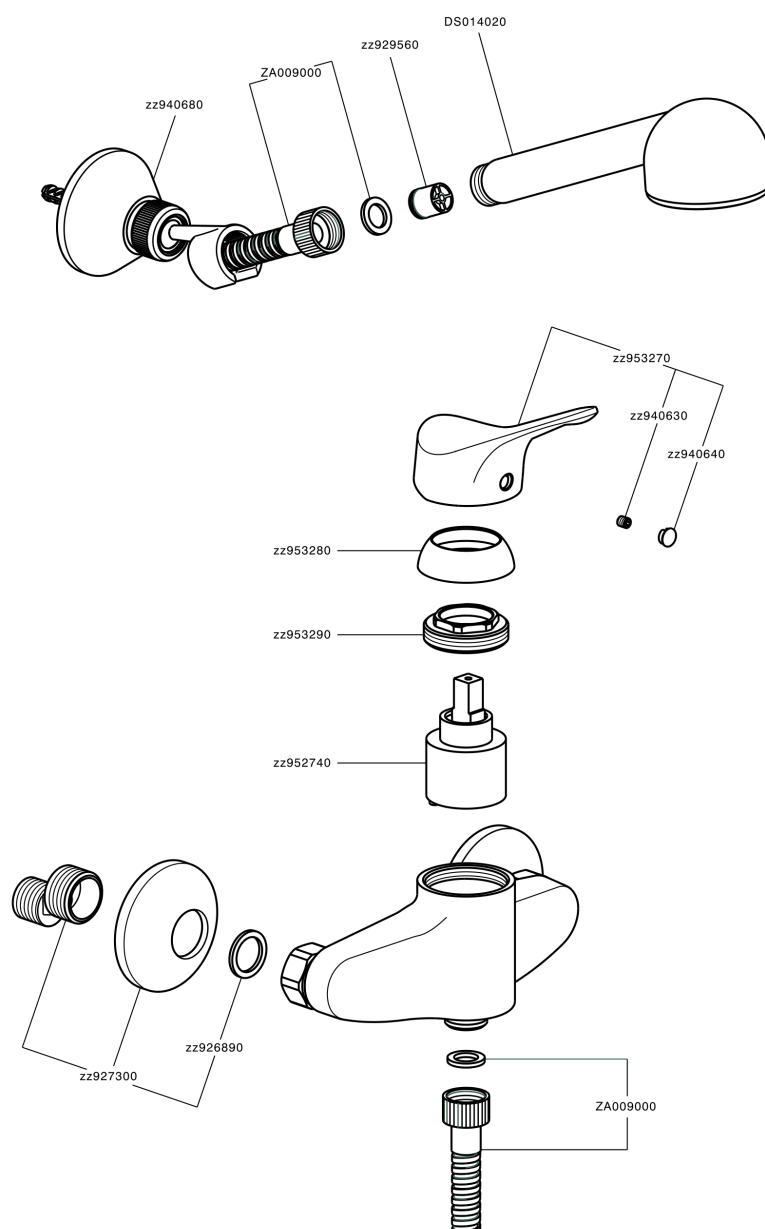

Single lever shower mixer, with shower set MITO3_M3000450

M3000450

<https://en.cisal.it/single-lever-shower-mixer-with-shower-set-mito3-m3000450>

2026-05-15