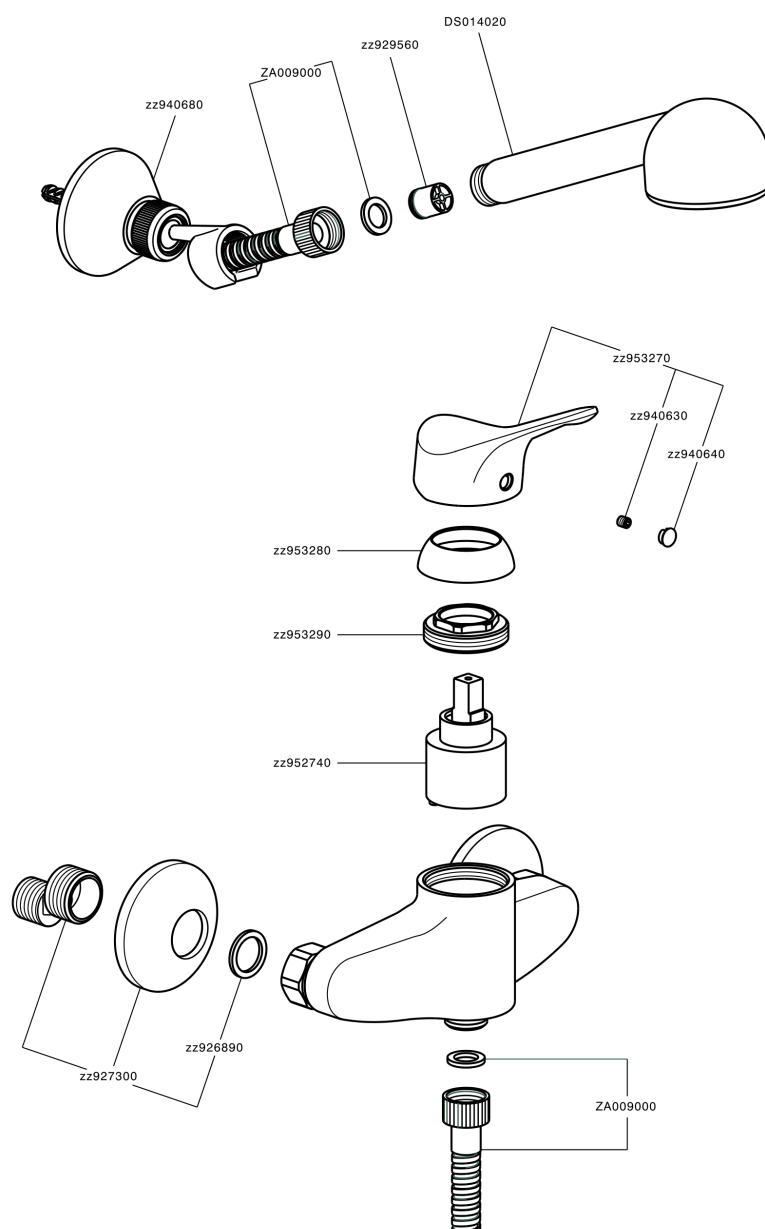

Single lever shower mixer, with shower set MITO3_M3000450

M3000450

<https://en.cisal.it/single-lever-shower-mixer-with-shower-set-mito3-m3000450>

2026-06-05