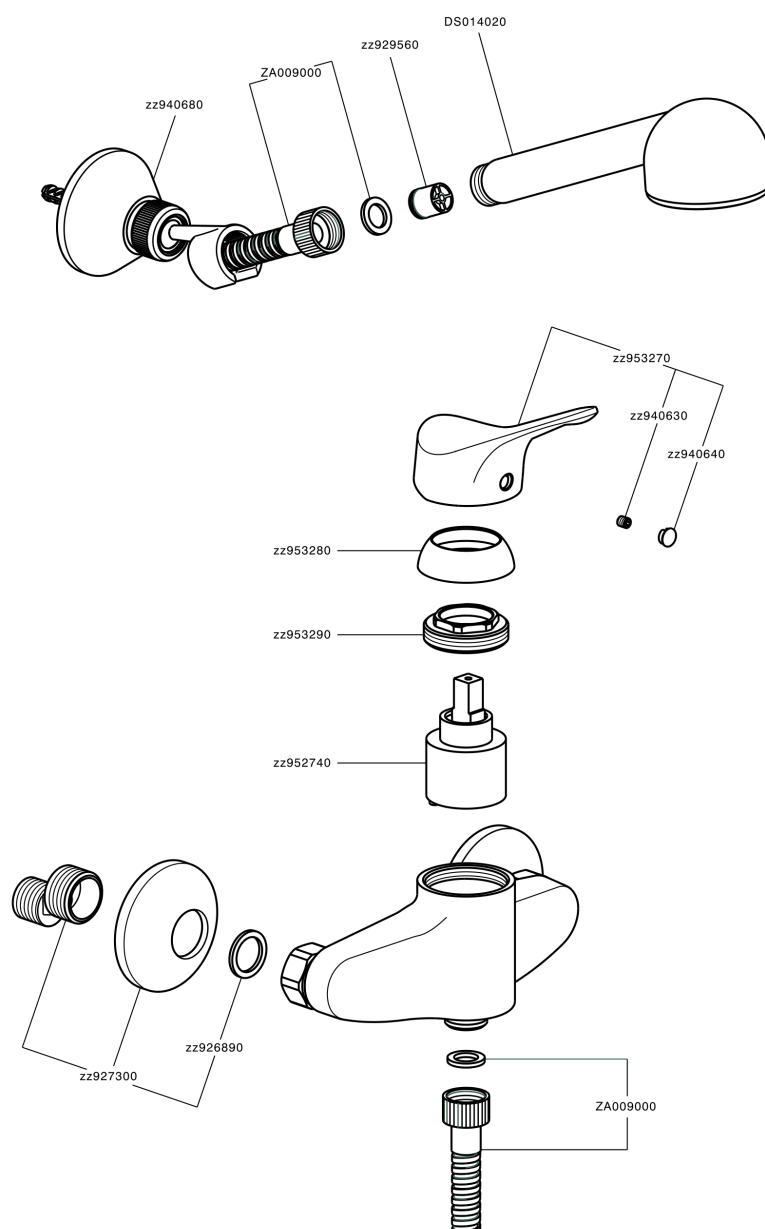

Single lever shower mixer, with shower set MITO3_M3000450

M3000450

<https://en.cisal.it/single-lever-shower-mixer-with-shower-set-mito3-m3000450>

2026-04-04