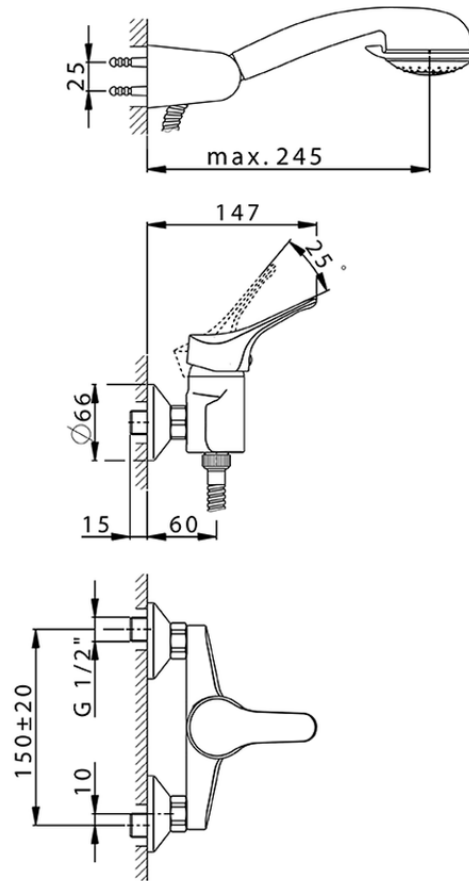

Single lever shower mixer, with shower set MITO3_M3000450

M3000450

<https://en.cisal.it/single-lever-shower-mixer-with-shower-set-mito3-m3000450>

2026-04-24