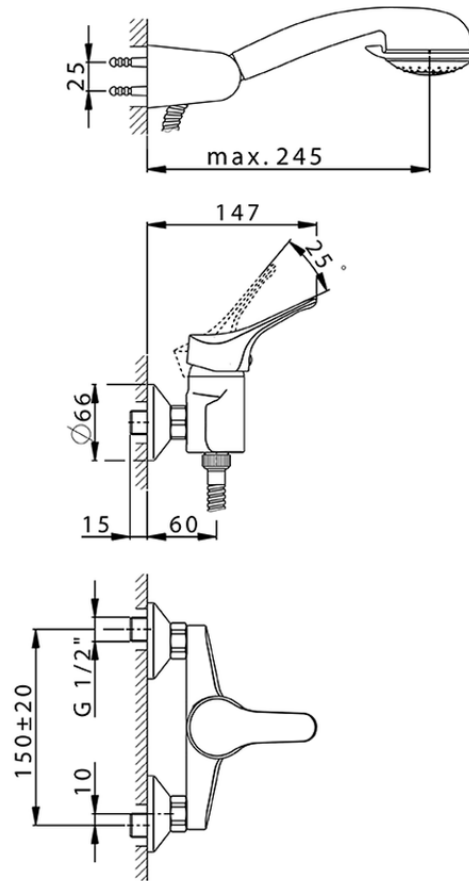

Single lever shower mixer, with shower set MITO3_M3000450

M3000450

<https://en.cisal.it/single-lever-shower-mixer-with-shower-set-mito3-m3000450>

2026-06-24