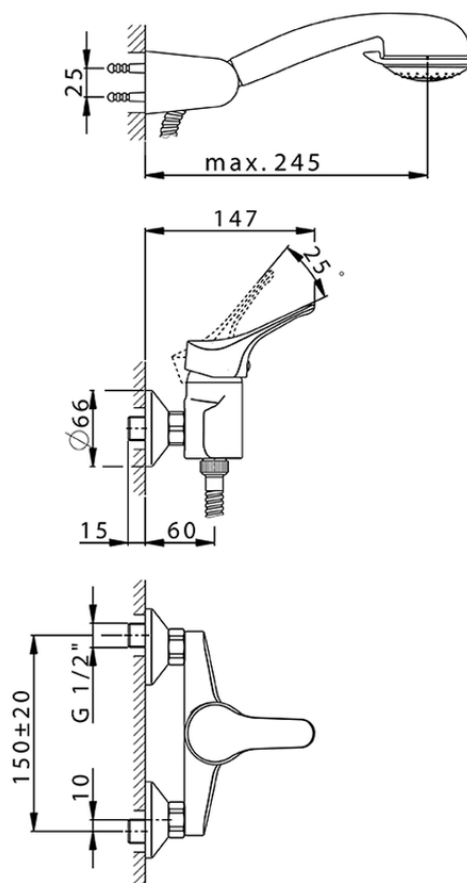

Single lever shower mixer, with shower set MITO3_M3000450

M3000450

<https://en.cisal.it/single-lever-shower-mixer-with-shower-set-mito3-m3000450>

2026-05-15