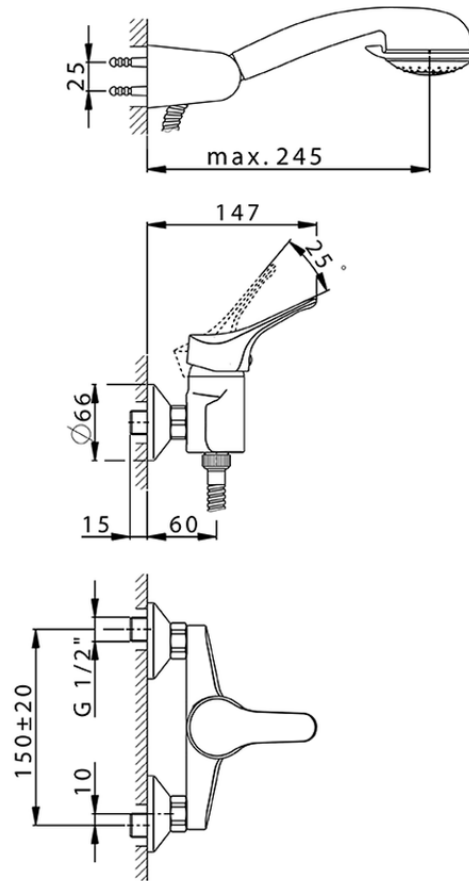

Single lever shower mixer, with shower set MITO3_M3000450

M3000450

<https://en.cisal.it/single-lever-shower-mixer-with-shower-set-mito3-m3000450>

2026-04-04