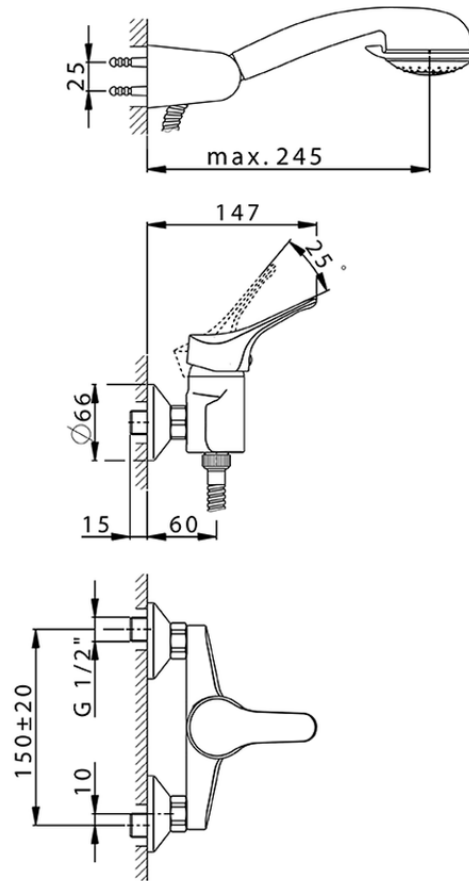

## Single lever shower mixer, with shower set MITO3\_M3000450

M3000450

<https://en.cisal.it/single-lever-shower-mixer-with-shower-set-mito3-m3000450>

2026-06-04