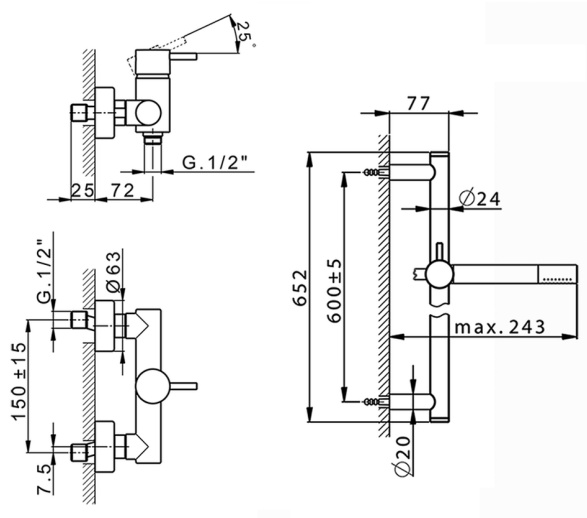

Single lever shower mixer, with shower set NUOVA LESS_LN000460

MODEL **LN000460**

Single lever shower mixer, with shower set, 60 cm slide rail kit with sliding bracket, Brass minimalistic one spray handshower, 150 cm SUPREME smooth flexible hose

AVAILABLE FINISHINGS

-  **21** 21 Chrome
-  **2F** 2F Brushed Nickel
-  **40** 40 Matt Black
-  **4Q** 4Q Matt White

CHARACTERISTICS

Cartridge Spare Parts **ZZ95409000**

35 mm Cartridge

EcoStop

EcoStop feature limits water flow to approximately 50% of maximum output with one point of resistance on setting. Push slightly past the middle stop only when full water output is required. This will save water up to 50%.