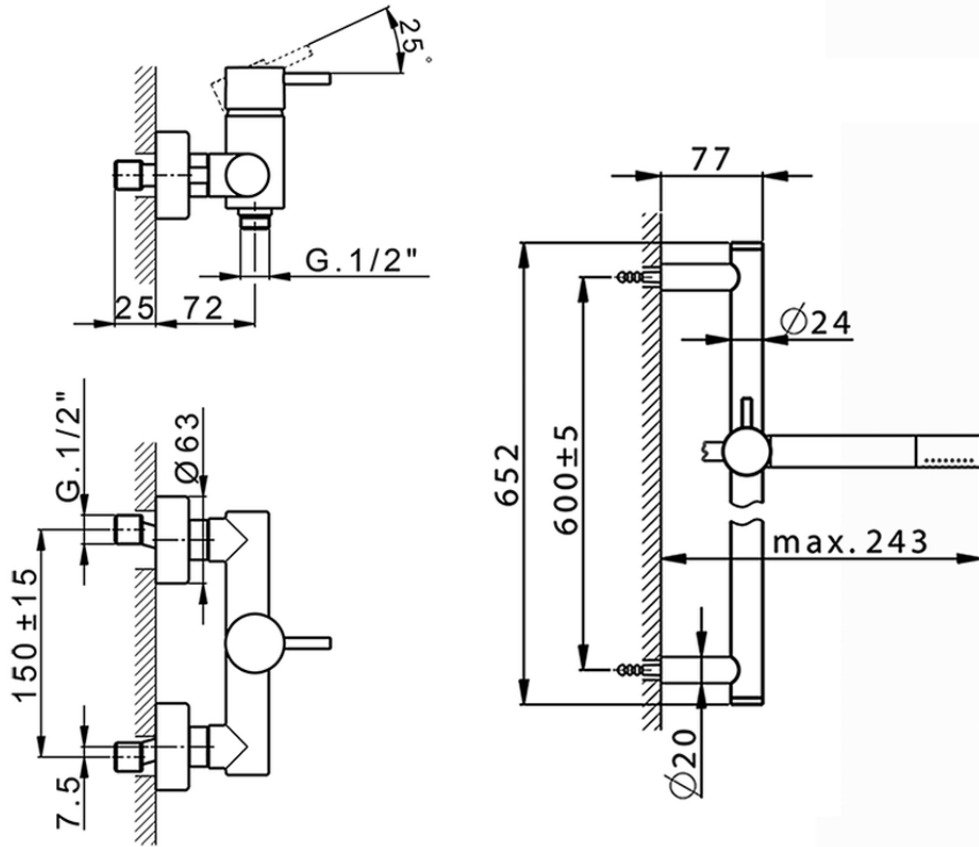

## Single lever shower mixer, with shower set NUOVA LESS\_LN000460

LN000460

<https://en.cisal.it/single-lever-shower-mixer-with-shower-set-nuova-less-ln000460>

2026-04-27