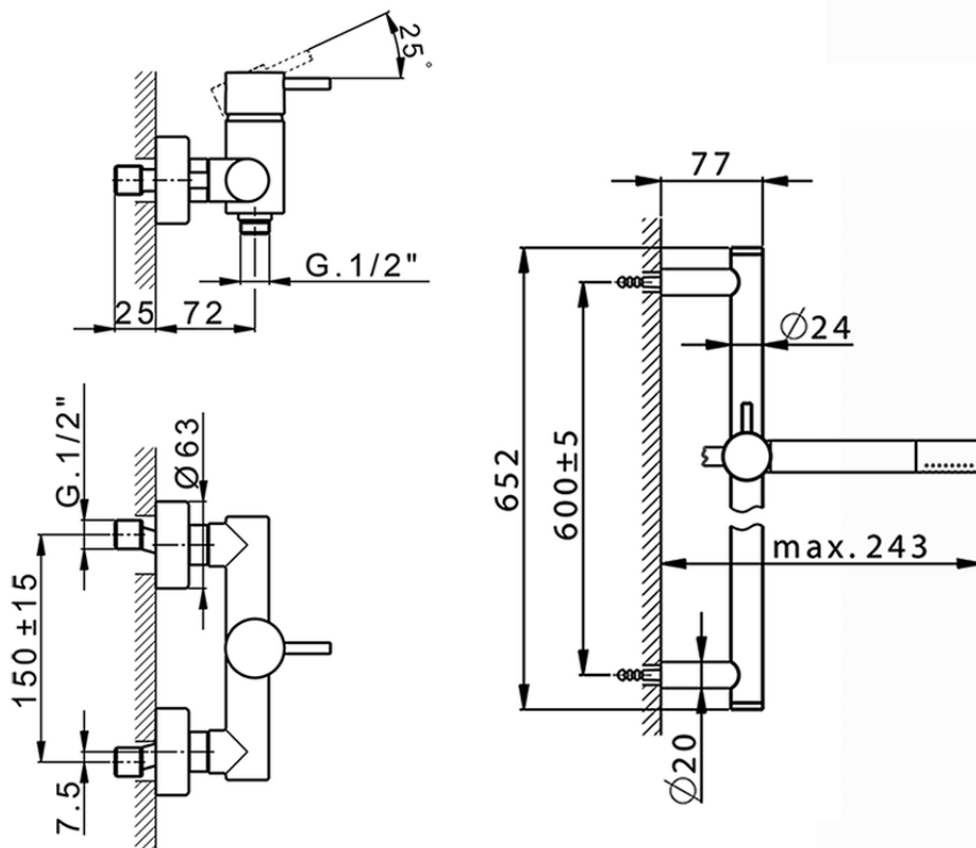

Single lever shower mixer, with shower set NUOVA LESS_LN000460

LN000460

<https://en.cisal.it/single-lever-shower-mixer-with-shower-set-nuova-less-ln000460>

2026-06-13