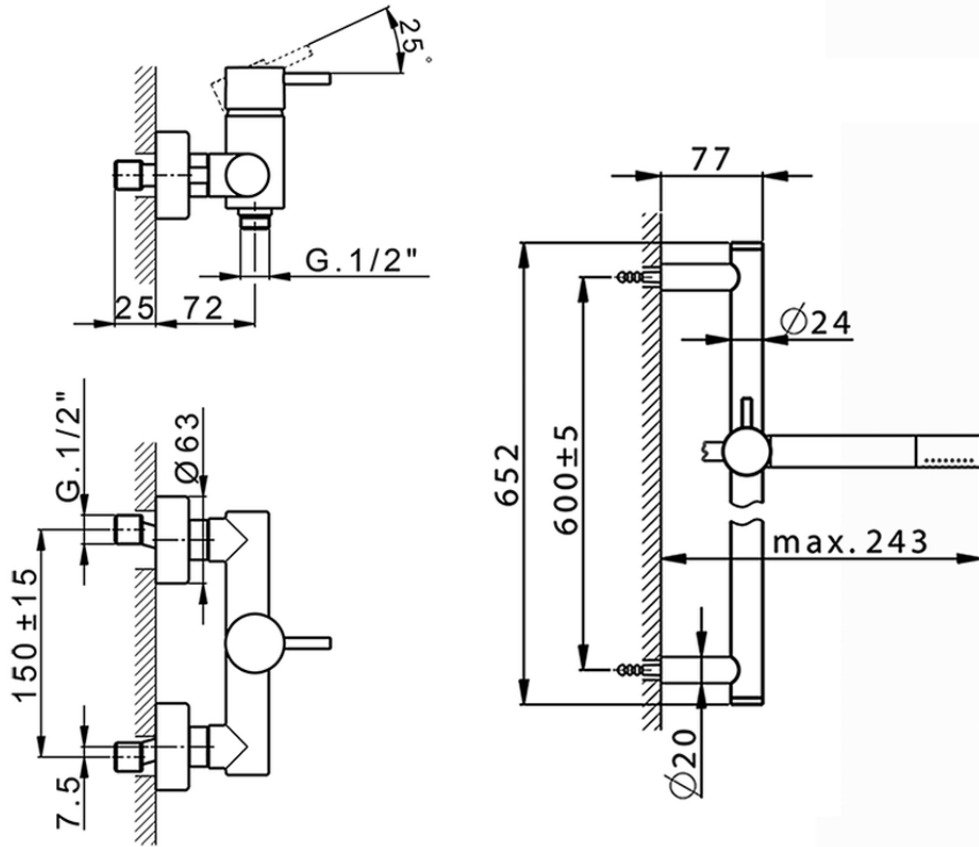

## Single lever shower mixer, with shower set NUOVA LESS\_LN000460

LN000460

<https://en.cisal.it/single-lever-shower-mixer-with-shower-set-nuova-less-ln000460>

2026-05-17