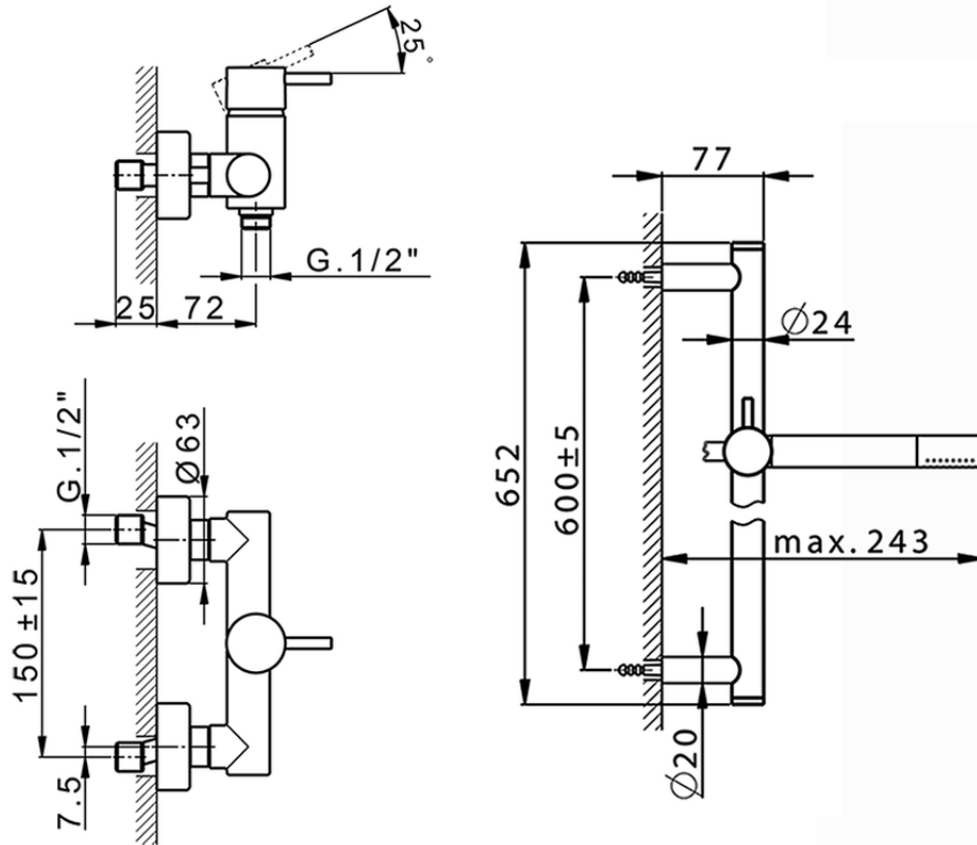

Single lever shower mixer, with shower set NUOVA LESS_LN000460

LN000460

<https://en.cisal.it/single-lever-shower-mixer-with-shower-set-nuova-less-ln000460>

2026-04-06