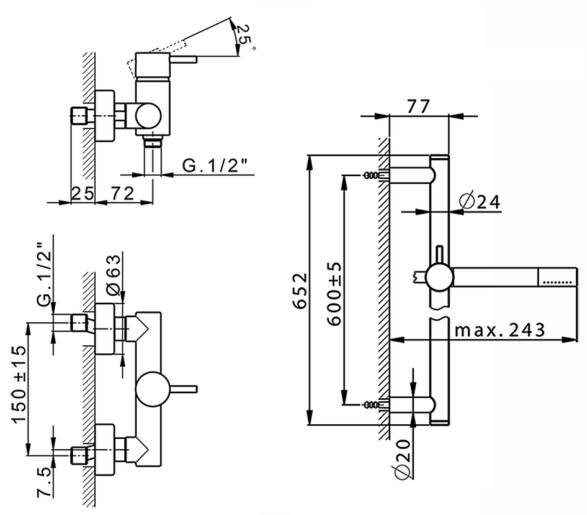

Single lever shower mixer, with shower set NUOVA LESS_LN000460

MODEL **LN000460**

Single lever shower mixer, with shower set, 60 cm slide rail kit with sliding bracket, Brass minimalistic one spray handshower, 150 cm SUPREME smooth flexible hose

AVAILABLE FINISHINGS

-  **21** 21 Chrome
-  **2F** 2F Brushed Nickel
-  **40** 40 Matt Black
-  **4Q** 4Q Matt White

CHARACTERISTICS

Cartridge Spare Parts **ZZ95409000**
35 mm Cartridge

EcoStop

EcoStop feature limits water flow to approximately 50% of maximum output with one point of resistance on setting. Push slightly past the middle stop only when full water output is required. This will save water up to 50%.