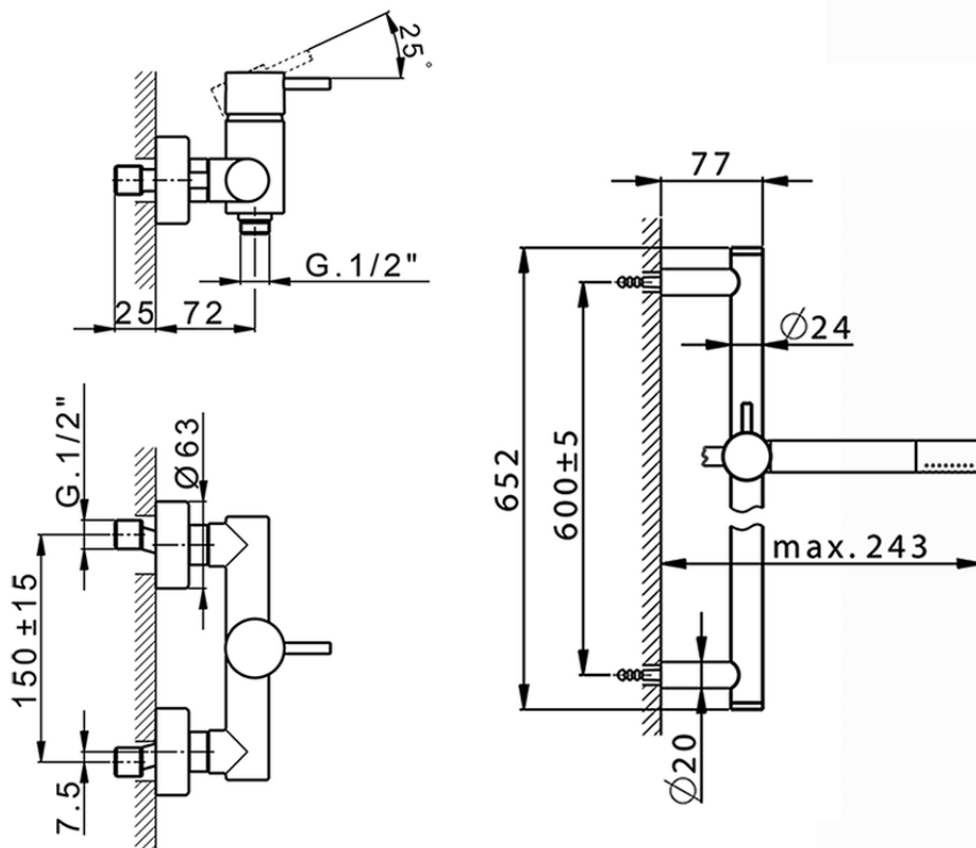

Single lever shower mixer, with shower set NUOVA LESS_LN000460

LN000460

<https://en.cisal.it/single-lever-shower-mixer-with-shower-set-nuova-less-ln000460>

2026-05-17