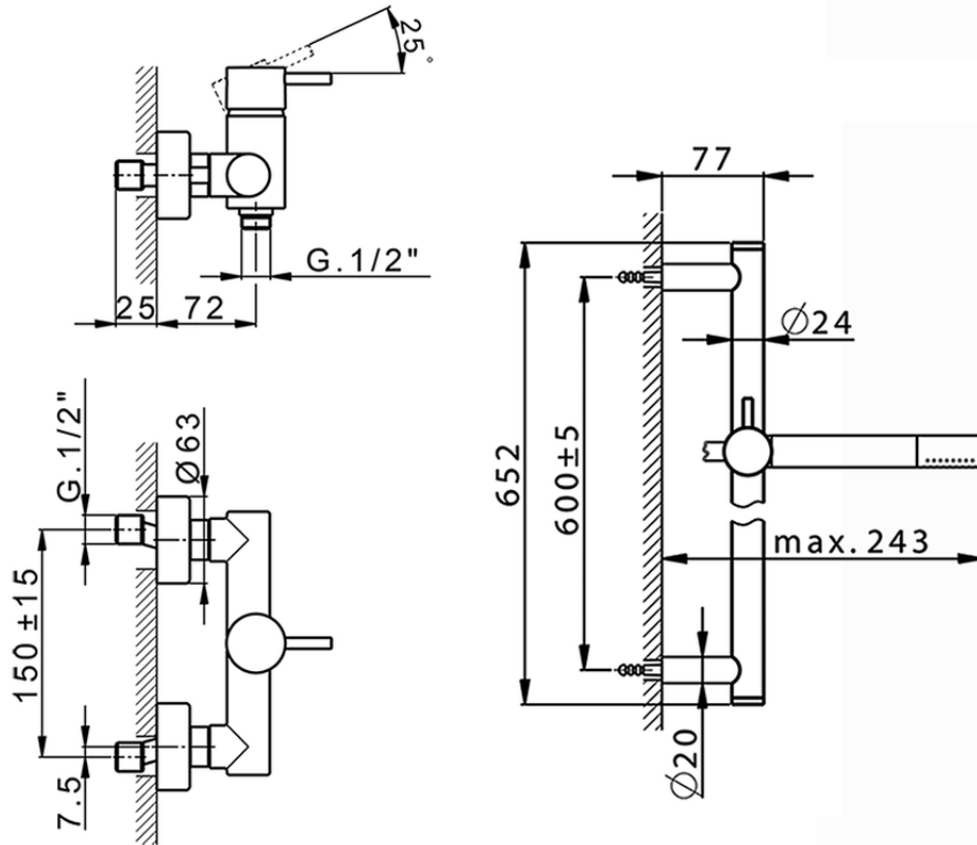

## Single lever shower mixer, with shower set NUOVA LESS\_LN000460

LN000460

<https://en.cisal.it/single-lever-shower-mixer-with-shower-set-nuova-less-ln000460>

2026-04-06