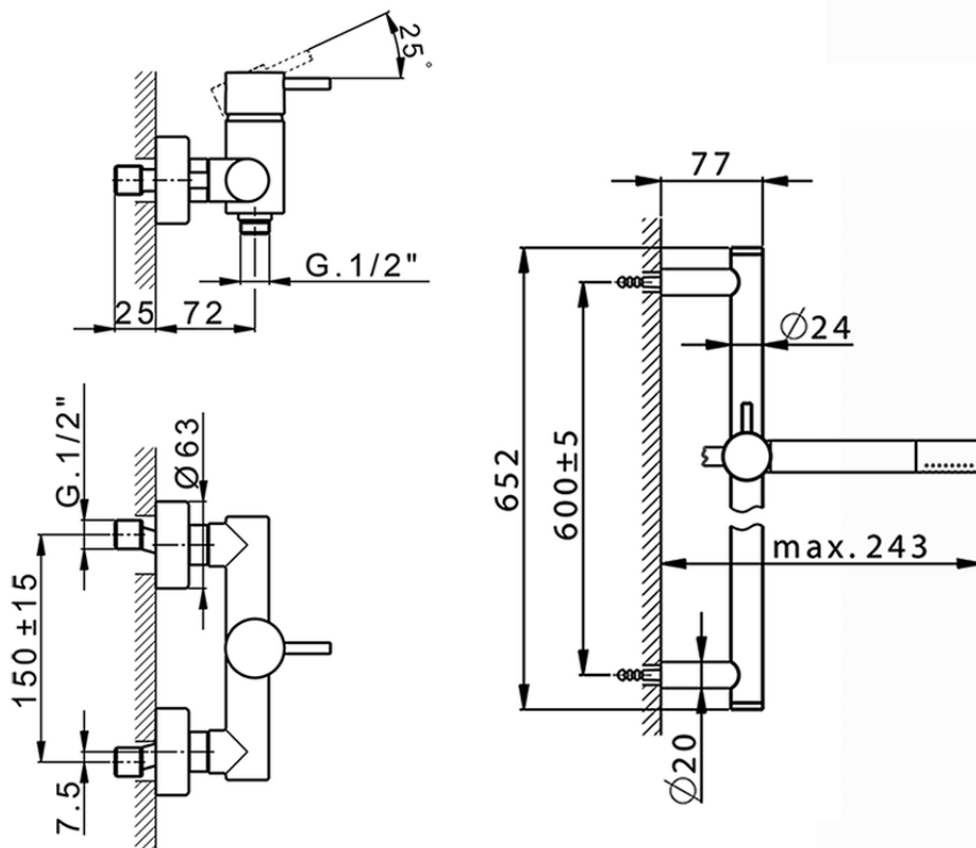

## Single lever shower mixer, with shower set NUOVA LESS\_LN000460

LN000460

<https://en.cisal.it/single-lever-shower-mixer-with-shower-set-nuova-less-ln000460>

2026-06-26