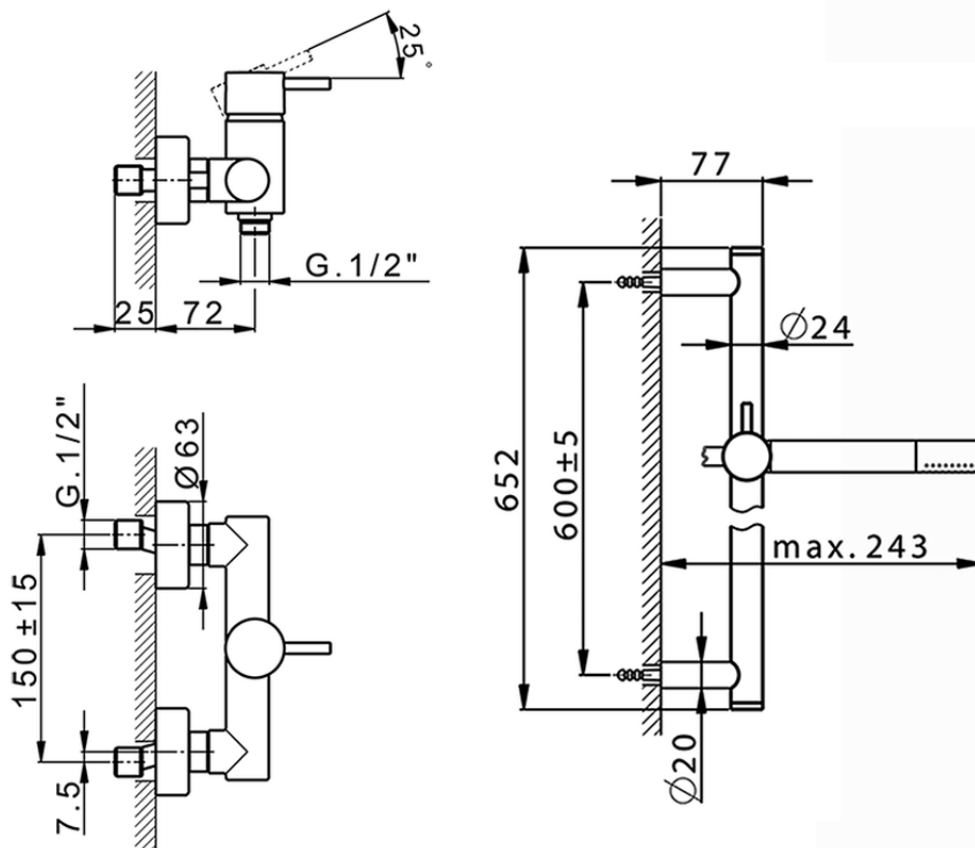

## Single lever shower mixer, with shower set NUOVA LESS\_LN000460

LN000460

<https://en.cisal.it/single-lever-shower-mixer-with-shower-set-nuova-less-ln000460>

2026-04-26