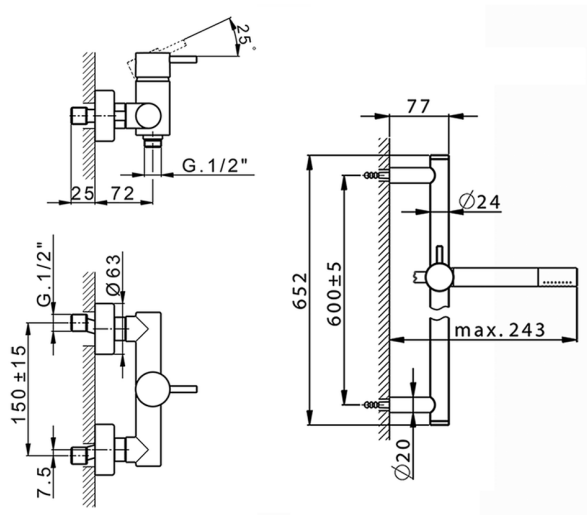

## Single lever shower mixer, with shower set NUOVA LESS\_LN000460

MODEL **LN000460**

Single lever shower mixer, with shower set, 60 cm slide rail kit with sliding bracket, Brass minimalistic one spray handshower, 150 cm SUPREME smooth flexible hose

### CHARACTERISTICS

Cartridge Spare Parts **ZZ95409000**

**35 mm Cartridge**

### EcoStop

EcoStop feature limits water flow to approximately 50% of maximum output with one point of resistance on setting. Push slightly past the middle stop only when full water output is required. This will save water up to 50%.