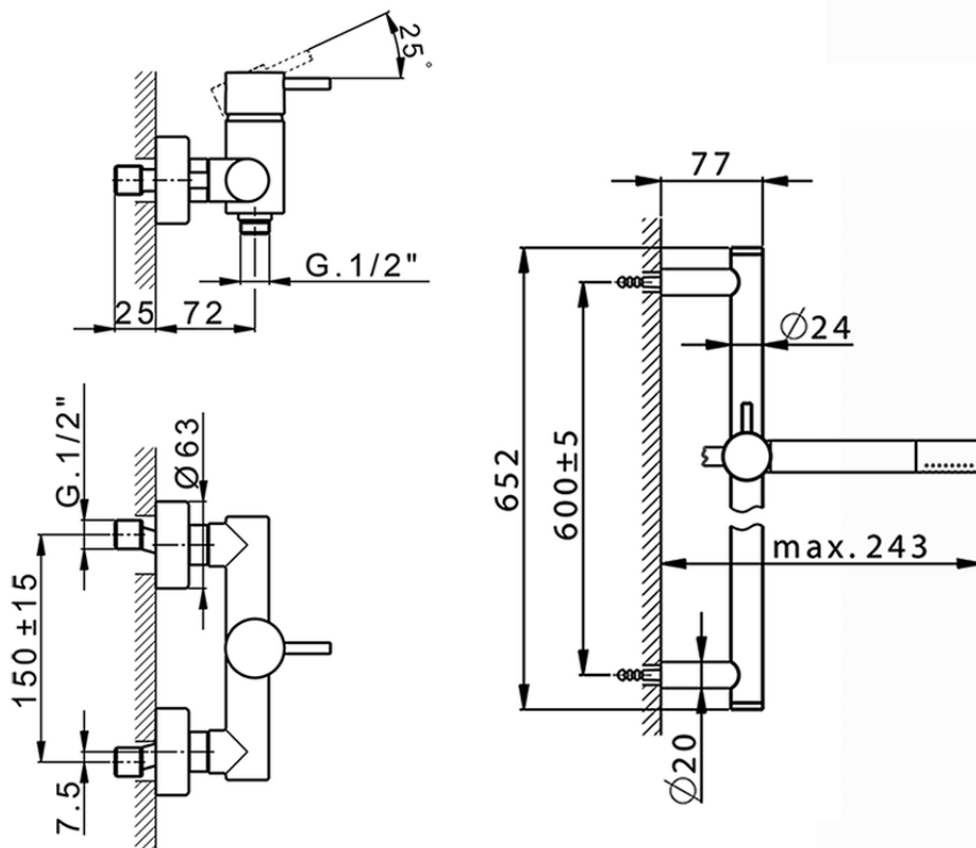

Single lever shower mixer, with shower set NUOVA LESS_LN000460

LN000460

<https://en.cisal.it/single-lever-shower-mixer-with-shower-set-nuova-less-ln000460>

2026-06-14