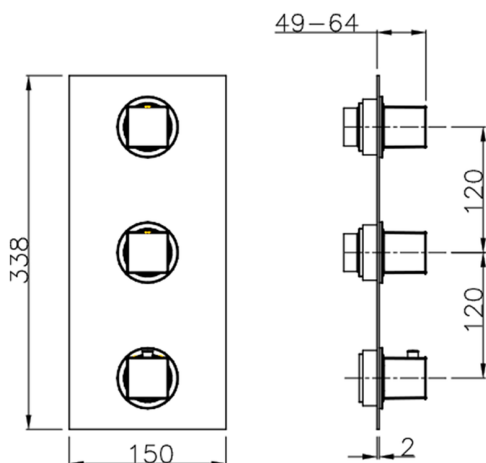

Cover Part for 2 Function Concealed Thermo Valve WELLNESS_RA01V200

MODEL **RA01V200**

Cover Part for 2 Function Concealed Thermo Valve, for item ZA01V200

AVAILABLE FINISHINGS

- **21** 21 Chrome
- **2B** 2B Polished Nickel
- **2F** 2F Brushed Nickel
- **2Q** 2Q Black Titanium
- **40** 40 Matt Black
- **4Q** 4Q Matt White

CHARACTERISTICS

Installation **Concealed**
Required concealed parts **ZA01V200**

Thermostatic

The Cisal thermostatic is your personal water manager, helping you to handle, control and save water and energy.