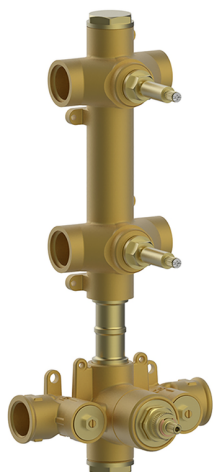

Cover Part for 2 Function Concealed Thermo Valve WELLNESS_RA01V200

MODEL **RA01V200**

Cover Part for 2 Function Concealed Thermo Valve, for item ZA01V200

AVAILABLE FINISHINGS

-  **21** 21 Chrome
-  **2B** 2B Polished Nickel
-  **2F** 2F Brushed Nickel
-  **2Q** 2Q Black Titanium
-  **40** 40 Matt Black
-  **4Q** 4Q Matt White

CHARACTERISTICS

Installation **Concealed**
 Required concealed parts **ZA01V200**

Thermostatic

The Cisal thermostatic is your personal water manager, helping you to handle, control and save water and energy.

2 Function Concealed Thermostatic Valve CONCEALED_ZA01V200

MODEL **ZA01V200**

2 Function Concealed Thermostatic Valve

AVAILABLE FINISHINGS

 **04** 04 Without finishing

CHARACTERISTICS

Concealed **1**
 Cartridge Spare Parts **23.51A.HF**
HF Thermostatic Valve

Thermostatic

The Cisal thermostatic is your personal water manager, helping you to handle, control and save water and energy.

2026-06-05