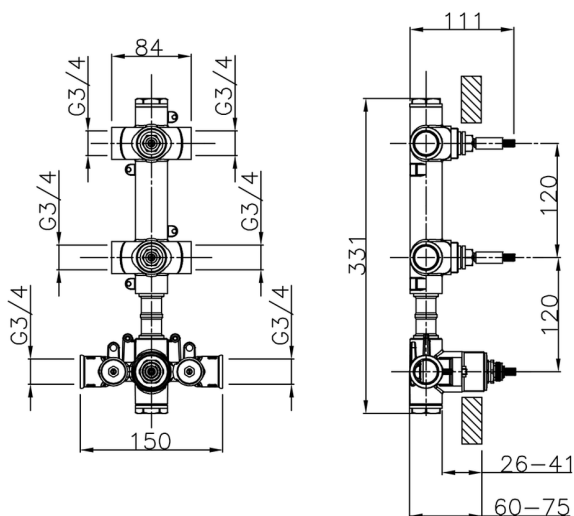

Cover Part for 2 Function Concealed Thermo Valve WELLNESS_RA01V200

MODEL **RA01V200**

Cover Part for 2 Function Concealed Thermo Valve, for item ZA01V200

AVAILABLE FINISHINGS

-  **21** 21 Chrome
-  **2B** 2B Polished Nickel
-  **2F** 2F Brushed Nickel
-  **2Q** 2Q Black Titanium
-  **40** 40 Matt Black
-  **4Q** 4Q Matt White

2 Function Concealed Thermostatic Valve CONCEALED_ZA01V200

MODEL **ZA01V200**

2 Function Concealed Thermostatic Valve

AVAILABLE FINISHINGS

 **04** 04 Without finishing

CHARACTERISTICS

Concealed **1**
 Cartridge Spare Parts **23.51A.HF**
HF Thermostatic Valve