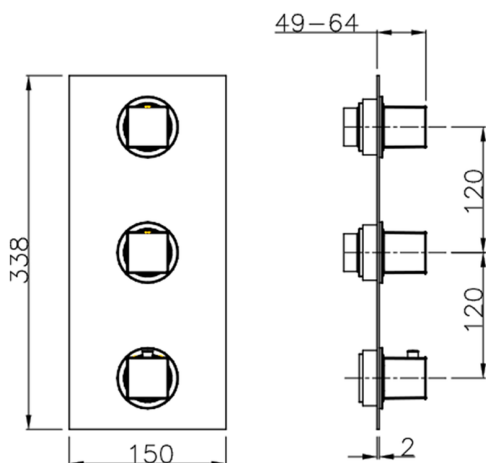

Cover Part for 2 Function Concealed Thermo Valve WELLNESS_RA01V200

MODEL **RA01V200**

Cover Part for 2 Function Concealed Thermo Valve, for item ZA01V200

AVAILABLE FINISHINGS

-  **21** 21 Chrome
-  **2B** 2B Polished Nickel
-  **2F** 2F Brushed Nickel
-  **2Q** 2Q Black Titanium
-  **40** 40 Matt Black
-  **4Q** 4Q Matt White

CHARACTERISTICS

Installation **Concealed**
 Required concealed parts **ZA01V200**

Thermostatic

The Cisal thermostatic is your personal water manager, helping you to handle, control and save water and energy.

2 Function Concealed Thermostatic Valve CONCEALED_ZA01V200

MODEL **ZA01V200**

2 Function Concealed Thermostatic Valve

AVAILABLE FINISHINGS

 **04** 04 Without finishing

CHARACTERISTICS

Concealed **1**
 Cartridge Spare Parts **23.51A.HF**
HF Thermostatic Valve