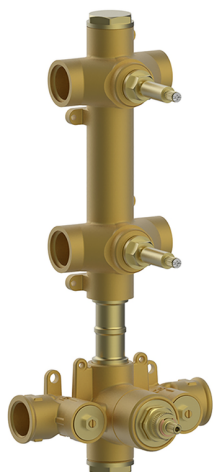

Cover Part for 2 Function Concealed Thermo Valve WELLNESS_RA01V200

MODEL **RA01V200**

Cover Part for 2 Function Concealed Thermo Valve, for item ZA01V200

AVAILABLE FINISHINGS

-  **21** 21 Chrome
-  **2B** 2B Polished Nickel
-  **2F** 2F Brushed Nickel
-  **2Q** 2Q Black Titanium
-  **40** 40 Matt Black
-  **4Q** 4Q Matt White

CHARACTERISTICS

Installation **Concealed**
 Required concealed parts **ZA01V200**

Thermostatic

The Cisal thermostatic is your personal water manager, helping you to handle, control and save water and energy.

2 Function Concealed Thermostatic Valve CONCEALED_ZA01V200

MODEL **ZA01V200**

2 Function Concealed Thermostatic Valve

AVAILABLE FINISHINGS

 **04** 04 Without finishing

CHARACTERISTICS

Concealed **1**
 Cartridge Spare Parts **23.51A.HF**
HF Thermostatic Valve

Thermostatic

The Cisal thermostatic is your personal water manager, helping you to handle, control and save water and energy.

2026-06-25