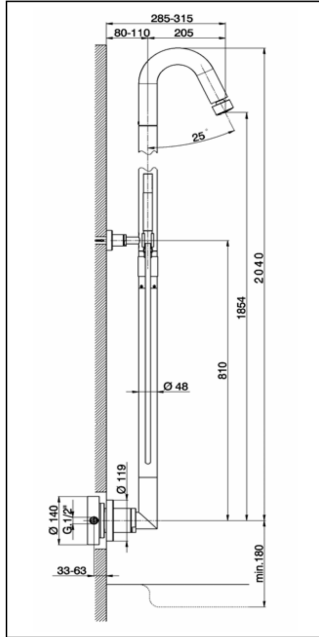

Single lever 2-functions shower column SHOWER COLUMNS_ST005050

cisal

ST 00505 - ST 000510

ST005050

<https://en.cisal.it/single-lever-2-functions-shower-column-shower-columns-st005050>

Single lever 2-functions shower column SHOWER COLUMNS_ST005050

cisal

ST 00505 - ST 000510

NR.	DESCRIZIONE DESCRIPTION BESCHREIBUNG DESCRIPTION	N.CODICE CODE NO. WERSKNR. NR.CODE	NR.	DESCRIZIONE DESCRIPTION BESCHREIBUNG DESCRIPTION	N.CODICE CODE NO. WERSKNR. NR.CODE	NR.	DESCRIZIONE DESCRIPTION BESCHREIBUNG DESCRIPTION	N.CODICE CODE NO. WERSKNR. NR.CODE
1	Placchetta per leva neutra Cap for lever Abdeckkappe f/Hebel Plaquette levier	ZZ927110	7	O.R. 11 NBR 75 SH. O.R. 11 NBR 75 SH. O.R. 11 NBR 75 SH. O.R. 11 NBR 75 SH.	ZZ926900	15	Calotta bloccaggio cartuccia Nut for mixing valve Mutter f/Kartusche Ecrou pour cartouche	ZZ937930
2	Vite M.6 Screw M.6 Schraube M.6 Vis M.6	ZZ941090	8	Rondella antifrizione Dichtung fuer Huelse Washer for covering tube Joint pour bague couverture	ZZ941030	16	Cartuccia monocomando Mixing valve Kartusche Cartouche mitigeurs	ZZ937920
3	Snodo 20/22 Joint 20/22 Gelenkstueck 20/22 Rotule 20/22	ZZ941120	9	Canotto copricartuccia Tube for escutcheon Huelse f.Abdeckkappe Canot couvre-cartouche	ZZ937890	17	Asta deviazione completa Complete diverting rod Umstellung Tige inverseur complete	ZZ933140
4	Guarnizione 20,8x16x1,5 Gasket 20,8x16x1,5 Dichtung 20,8x16x1,5 Joint 20,8x16x1,5	ZZ941130	9-1	Guarnizione per canotto copricartuccia Gasket for tube for escutcheon Dichtung Huelse f.Abdeckkappe Joint pour canot couvre-cartouche	ZZ937900	18	Perno di fissaggio Pin Zapfen Vis	ZZ942390
5	Corpo soffione doccia Showerhead's body Koeper der Kopfbrause Corps pomme de douche	ZZ941100	10	Asta leva monocomando Rod for Lever Stange fuer Hebel Tige levier mitigeur	ZZ937910	19	Flex PVC 150 cm Ø14 1/2"x1/2" conico Flex PVC 150 cm Ø14 1/2"x1/2" Braueschl. PVC 150 cm Ø14 1/2"x1/2" Flex.PVC 150 cm Ø14 1/2"x1/2"	ZA009030
5-1	Disco soffione doccia Showerhead's disc Disk der Kopfbrause Disque pour pomme de douche	ZZ941140	11	Terminale leva "LS" Knob for lever "LS" Design Griffelement "LS" Embout levier "LS"	LS010000	20	Valvola anti-ritorno Ø15 per doccia Back-flow valve Ø15 Durchflussverhinderer Ø15 Clapet anti-retour Ø15	ZZ929560
5-2	Vite W.3/16x16 tb. Screw W.3/16x16 tb. Schraube W.3/16x16 tb. Vis W.3/16x16 tb.	ZZ941150	12	Rondella antifrizione Dichtung fuer Huelse Washer for covering tube Joint pour bague couverture	ZZ937940	21	Doccia minimale Minimal handshower Handbrause minimal Douchette minimal	DS014090
5-3	Placchetta Cap Abdeckkappe Plaquette	ZZ941160	13	Pomolo per deviazione Knob for diverter Zugknopf Umsteller Pommeau pour inverseur	ZZ933290			
6	Anello per canna Ring for spout Ring fuer Auslauf Bague pour bec	ZZ941020	14	Vite M.4x8 Screw M.4x8 Schraube M.4x8 Vis M.4x8	ZZ938030			

ST005050

<https://en.cisal.it/single-lever-2-functions-shower-column-shower-columns-st005050>

2025-04-28