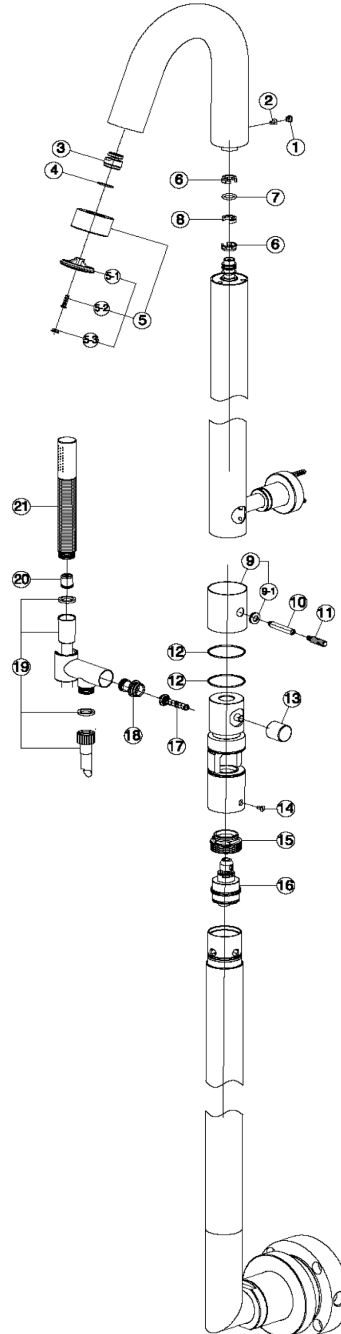

Single lever 2-functions shower column SHOWER COLUMNS_ST005050

cisal

ST 00505 - ST 000510

ST005050

<https://en.cisal.it/single-lever-2-functions-shower-column-shower-columns-st005050>

Single lever 2-functions shower column SHOWER COLUMNS_ST005050

cisal

ST 00505 - ST 000510

NR.	DESCRIZIONE DESCRIPTION BESCHREIBUNG DESCRIPTION	N.CODICE CODE NO. WERSKNR. NR.CODE	NR.	DESCRIZIONE DESCRIPTION BESCHREIBUNG DESCRIPTION	N.CODICE CODE NO. WERSKNR. NR.CODE	NR.	DESCRIZIONE DESCRIPTION BESCHREIBUNG DESCRIPTION	N.CODICE CODE NO. WERSKNR. NR.CODE
1	Placchetta per leva neutra Cap for lever Abdeckkappe f/Hebel Plaquette levier	ZZ927110	7	O.R. 11 NBR 75 SH. O.R. 11 NBR 75 SH. O.R. 11 NBR 75 SH. O.R. 11 NBR 75 SH.	ZZ926900	15	Calotta bloccaggio cartuccia Nut for mixing valve Mutter f/Kartusche Ecrou pour cartouche	ZZ937930
2	Vite M.6 Screw M.6 Schraube M.6 Vis M.6	ZZ941090	8	Rondella antifrizione Dichtung fuer Huelse Washer for covering tube Joint pour bague couverture	ZZ941030	16	Cartuccia monocomando Mixing valve Kartusche Cartouche mitigeurs	ZZ937920
3	Snodo 20/22 Joint 20/22 Gelenkstueck 20/22 Rotule 20/22	ZZ941120	9	Canotto copricartuccia Tube for escutcheon Huelse f.Abdeckkappe Canot couvre-cartouche	ZZ937890	17	Asta deviazione completa Complete diverting rod Umstellung Tige inverseur complete	ZZ933140
4	Guarnizione 20,8x16x1,5 Gasket 20,8x16x1,5 Dichtung 20,8x16x1,5 Joint 20,8x16x1,5	ZZ941130	9-1	Guarnizione per canotto copricartuccia Gasket for tube for escutcheon Dichtung Huelse f.Abdeckkappe Joint pour canot couvre-cartouche	ZZ937900	18	Perno di fissaggio Pin Zapfen Vis	ZZ942390
5	Corpo soffione doccia Showerhead's body Koeper der Kopfbrause Corps pomme de douche	ZZ941100	10	Asta leva monocomando Rod for Lever Stange fuer Hebel Tige levier mitigeur	ZZ937910	19	Flex PVC 150 cm Ø14 1/2"x1/2" conico Flex PVC 150 cm Ø14 1/2"x1/2" Braueschl. PVC 150 cm Ø14 1/2"x1/2" Flex.PVC 150 cm Ø14 1/2"x1/2"	ZA009030
5-1	Disco soffione doccia Showerhead's disc Disk der Kopfbrause Disque pour pomme de douche	ZZ941140	11	Terminale leva "LS" Knob for lever "LS" Design Griffelement "LS" Embout levier "LS"	LS010000	20	Valvola anti-ritorno Ø15 per doccia Back-flow valve Ø15 Durchflussverhinderer Ø15 Clapet anti-retour Ø15	ZZ929560
5-2	Vite W.3/16x16 tb. Screw W.3/16x16 tb. Schraube W.3/16x16 tb. Vis W.3/16x16 tb.	ZZ941150	12	Rondella antifrizione Dichtung fuer Huelse Washer for covering tube Joint pour bague couverture	ZZ937940	21	Doccia minimale Minimal handshower Handbrause minimal Douchette minimal	DS014090
5-3	Placchetta Cap Abdeckkappe Plaquette	ZZ941160	13	Pomolo per deviazione Knob for diverter Zugknopf Umsteller Pommeau pour inverseur	ZZ933290			
6	Anello per canna Ring for spout Ring fuer Auslauf Bague pour bec	ZZ941020	14	Vite M.4x8 Screw M.4x8 Schraube M.4x8 Vis M.4x8	ZZ938030			

ST005050

<https://en.cisal.it/single-lever-2-functions-shower-column-shower-columns-st005050>

2025-04-28