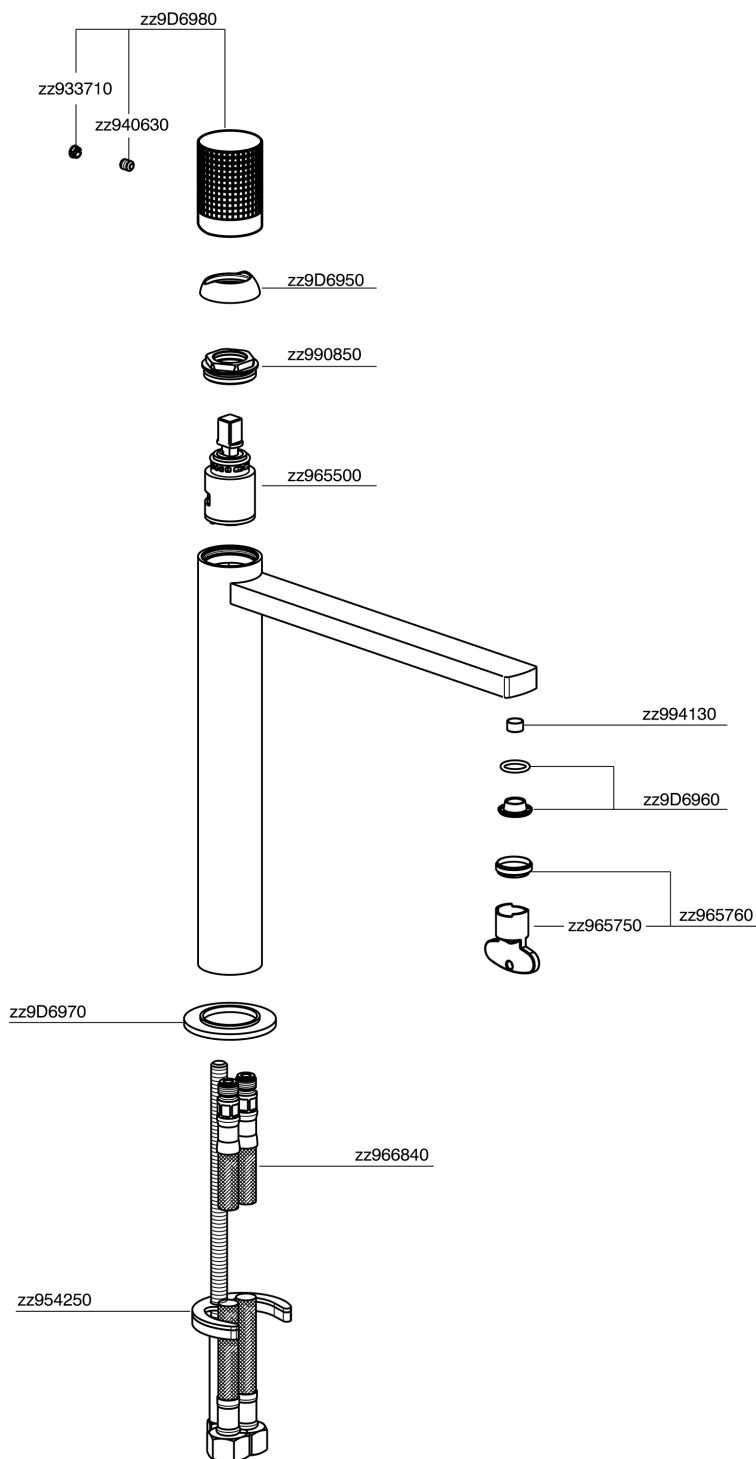

Single lever tall washbasin mixer NUANCE X32_X2003544

MODEL **X2003544**

Single lever tall washbasin mixer, without automatic pop up waste, G.3/8" Stainless Steel Flexible, Inox AISI 316L

AVAILABLE FINISHINGS

-  **D1** D1 Brushed Inox
-  **5H** 5H Dark Brass Brushed
-  **5L** 5L Brushed Black Titanium
-  **5N** 5N Brushed Rose Gold

CHARACTERISTICS

Cartridge Spare Parts **ZZ96550000**

25 mm Cartridge

Single lever tall washbasin mixer NUANCE X32_X2003544

X2003544

<https://en.cisal.it/single-lever-tall-washbasin-mixer-nuance-x32-x2003544>

2026-02-03