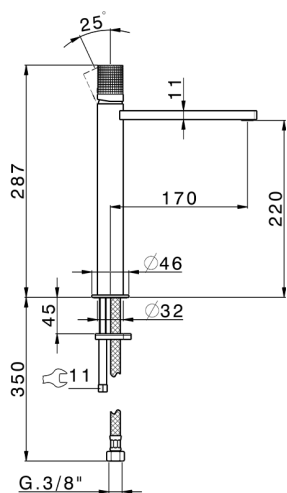

Single lever tall washbasin mixer NUANCE X32_X2003544

MODEL **X2003544**

Single lever tall washbasin mixer, without automatic pop up waste, G.3/8" Stainless Steel Flexible, Inox AISI 316L

AVAILABLE FINISHINGS

-  **D1** D1 Brushed Inox
-  **5H** 5H Dark Brass Brushed
-  **5L** 5L Brushed Black Titanium
-  **5N** 5N Brushed Rose Gold

CHARACTERISTICS

Cartridge Spare Parts **ZZ96550000**

25 mm Cartridge

Single lever tall washbasin mixer NUANCE X32_X2003544

X2003544

<https://en.cisal.it/single-lever-tall-washbasin-mixer-nuance-x32-x2003544>

2026-02-03