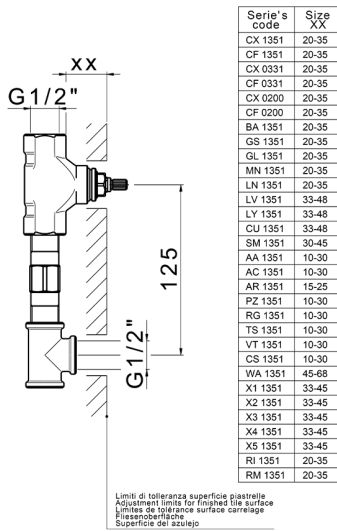

## Exposed part for concealed washbasin mixer HI-RISE\_RI013511

MODEL **RI013511**

Exposed part for concealed washbasin mixer, without concealed part, for item ZA033510

## Concealed washbasin mixer CONCEALED\_ZA033510

MODEL **ZA033510**

Concealed washbasin mixer, with two right headvalves

AVAILABLE FINISHINGS

CHARACTERISTICS

Concealed **1**

2024-12-04