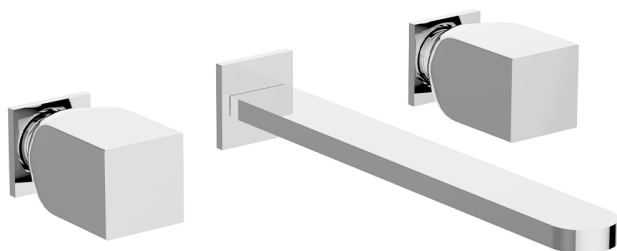

## Exposed part for concealed washbasin mixer HI-RISE\_RI013511

MODEL **RI013511**

Exposed part for concealed washbasin mixer, without concealed part, for item ZA033510

### AVAILABLE FINISHINGS

-  **21** 21 Chrome
-  **6X** 6X Matt White/Brushed Gold
-  **6V** 6V Matt White/Brushed Nickel
-  **5G** 5G Rose Gold
-  **4Q** 4Q Matt White
-  **40** 40 Matt Black
-  **2W** 2W Brushed Gold
-  **2F** 2F Brushed Nickel
-  **24** 24 Gold
-  **7W** 7W Matt Black/Brushed Gold

### CHARACTERISTICS

Installation **Concealed**  
 Required concealed parts **ZA033510**

## Concealed washbasin mixer CONCEALED\_ZA033510

MODEL **ZA033510**

Concealed washbasin mixer, with two right headvalves

AVAILABLE FINISHINGS

CHARACTERISTICS

Concealed **1**

2024-12-04