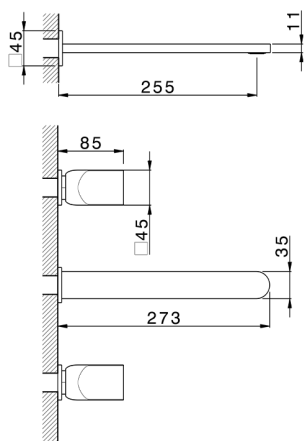

Exposed part for concealed washbasin mixer HI-RISE_RI013511

MODEL **RI013511**

Exposed part for concealed washbasin mixer, without concealed part, for item ZA033510

AVAILABLE FINISHINGS

- **21** 21 Chrome
- **6X** 6X Matt White/Brushed Gold
- **6V** 6V Matt White/Brushed Nickel
- **5G** 5G Rose Gold
- **4Q** 4Q Matt White
- **40** 40 Matt Black
- **2W** 2W Brushed Gold
- **2F** 2F Brushed Nickel
- **24** 24 Gold
- **7W** 7W Matt Black/Brushed Gold

CHARACTERISTICS

Installation **Concealed**
Required concealed parts **ZA033510**