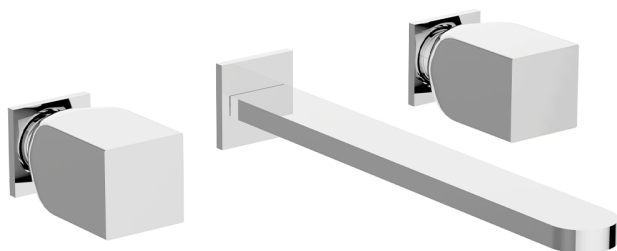

Exposed part for concealed washbasin mixer HI-RISE_RI013511

MODEL **RI013511**

Exposed part for concealed washbasin mixer, without concealed part, for item ZA033510

AVAILABLE FINISHINGS

-  **21** 21 Chrome
-  **6X** 6X Matt White/Brushed Gold
-  **6V** 6V Matt White/Brushed Nickel
-  **5G** 5G Rose Gold
-  **4Q** 4Q Matt White
-  **40** 40 Matt Black
-  **2W** 2W Brushed Gold
-  **2F** 2F Brushed Nickel
-  **24** 24 Gold
-  **7W** 7W Matt Black/Brushed Gold

CHARACTERISTICS

Installation **Concealed**
 Required concealed parts **ZA033510**

Concealed washbasin mixer CONCEALED_ZA033510

MODEL **ZA033510**

Concealed washbasin mixer, with two right headvalves

AVAILABLE FINISHINGS