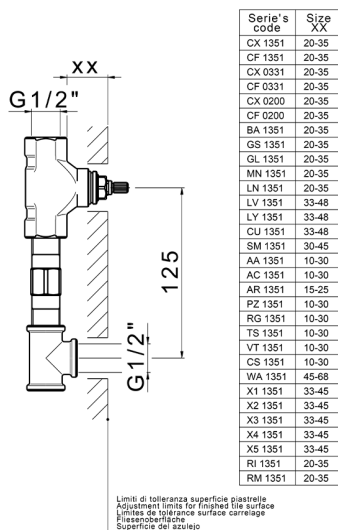

Concealed washbasin mixer CONCEALED_ZA033510

MODEL **ZA033510**

Concealed washbasin mixer, with two right headvalves

AVAILABLE FINISHINGS

CHARACTERISTICS

Concealed **1**

2025-01-08