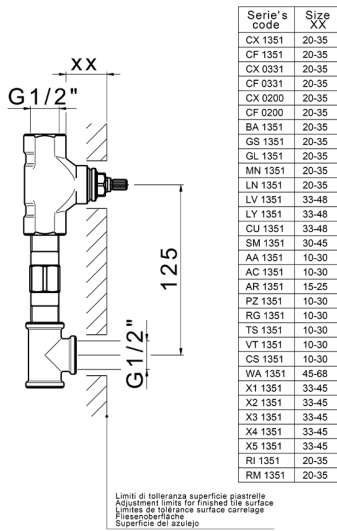

## Exposed part for concealed washbasin mixer HI-RISE\_RI013511

MODEL **RI013511**

Exposed part for concealed washbasin mixer, without concealed part, for item ZA033510

## Concealed washbasin mixer CONCEALED\_ZA033510

MODEL **ZA033510**

Concealed washbasin mixer, with two right headvalves

AVAILABLE FINISHINGS

 **04** 04 Without finishing

CHARACTERISTICS

Concealed **1**

2024-12-04