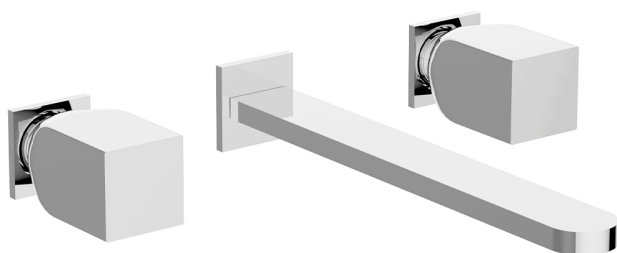

## Exposed part for concealed washbasin mixer HI-RISE\_RI013511

MODEL **RI013511**

Exposed part for concealed washbasin mixer, without concealed part, for item ZA033510

### AVAILABLE FINISHINGS

-  **21** 21 Chrome
-  **6X** 6X Matt White/Brushed Gold
-  **6V** 6V Matt White/Brushed Nickel
-  **5G** 5G Rose Gold
-  **4Q** 4Q Matt White
-  **40** 40 Matt Black
-  **2W** 2W Brushed Gold
-  **2F** 2F Brushed Nickel
-  **24** 24 Gold
-  **7W** 7W Matt Black/Brushed Gold

### CHARACTERISTICS

Installation **Concealed**  
 Required concealed parts **ZA033510**

## Concealed washbasin mixer CONCEALED\_ZA033510

MODEL **ZA033510**

Concealed washbasin mixer, with two right headvalves

AVAILABLE FINISHINGS

 **04** 04 Without finishing

CHARACTERISTICS

Concealed **1**

2024-12-04