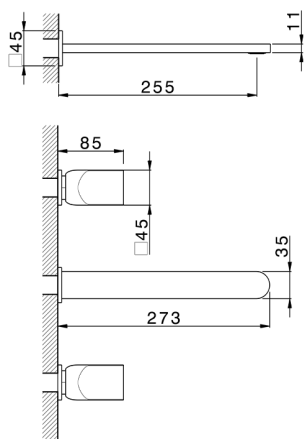

Exposed part for concealed washbasin mixer HI-RISE_RI013511

MODEL **RI013511**

Exposed part for concealed washbasin mixer, without concealed part, for item ZA033510

AVAILABLE FINISHINGS

- **21** 21 Chrome
- **6X** 6X Matt White/Brushed Gold
- **6V** 6V Matt White/Brushed Nickel
- **5G** 5G Rose Gold
- **4Q** 4Q Matt White
- **40** 40 Matt Black
- **2W** 2W Brushed Gold
- **2F** 2F Brushed Nickel
- **24** 24 Gold
- **7W** 7W Matt Black/Brushed Gold

CHARACTERISTICS

Installation **Concealed**
Required concealed parts **ZA033510**