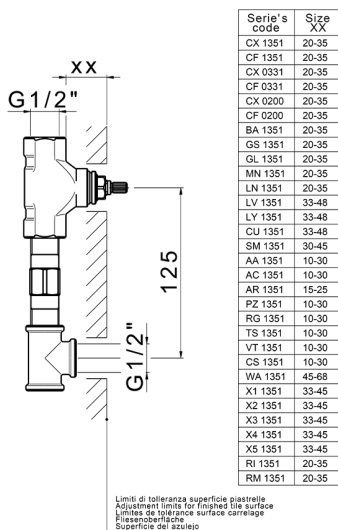

## Exposed part for concealed washbasin mixer HI-RISE\_RI013511

MODEL **RI013511**

Exposed part for concealed washbasin mixer, without concealed part, for item ZA033510

### CHARACTERISTICS

Installation **Concealed**  
 Required concealed parts **ZA033510**

## Concealed washbasin mixer CONCEALED\_ZA033510

MODEL **ZA033510**

Concealed washbasin mixer, with two right headvalves

AVAILABLE FINISHINGS

CHARACTERISTICS

Concealed **1**

2025-01-08