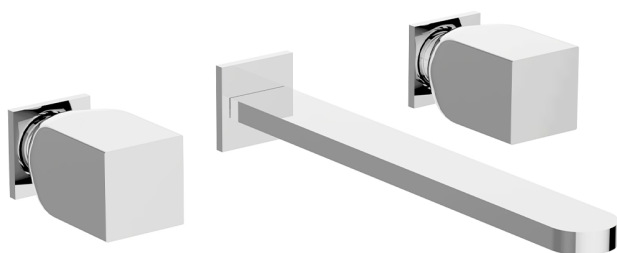

## Exposed part for concealed washbasin mixer HI-RISE\_RI013511

MODEL **RI013511**

Exposed part for concealed washbasin mixer, without concealed part, for item ZA033510

### AVAILABLE FINISHINGS

-  **21** 21 Chrome
-  **6X** 6X Matt White/Brushed Gold
-  **6V** 6V Matt White/Brushed Nickel
-  **5G** 5G Rose Gold
-  **4Q** 4Q Matt White
-  **40** 40 Matt Black
-  **2W** 2W Brushed Gold
-  **2F** 2F Brushed Nickel
-  **24** 24 Gold
-  **7W** 7W Matt Black/Brushed Gold

### CHARACTERISTICS

Installation **Concealed**  
 Required concealed parts **ZA033510**

## Concealed washbasin mixer CONCEALED\_ZA033510

MODEL **ZA033510**

Concealed washbasin mixer, with two right headvalves

AVAILABLE FINISHINGS

CHARACTERISTICS

Concealed **1**

2025-01-08