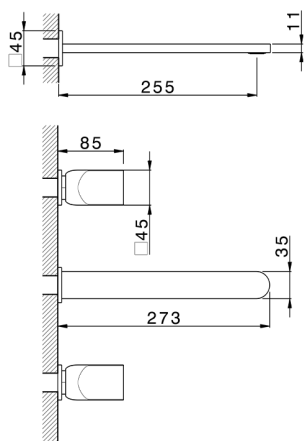

Exposed part for concealed washbasin mixer HI-RISE_RI013511

MODEL **RI013511**

Exposed part for concealed washbasin mixer, without concealed part, for item ZA033510

AVAILABLE FINISHINGS

-  **21** 21 Chrome
-  **6X** 6X Matt White/Brushed Gold
-  **6V** 6V Matt White/Brushed Nickel
-  **5G** 5G Rose Gold
-  **4Q** 4Q Matt White
-  **40** 40 Matt Black
-  **2W** 2W Brushed Gold
-  **2F** 2F Brushed Nickel
-  **24** 24 Gold
-  **7W** 7W Matt Black/Brushed Gold

CHARACTERISTICS

Installation **Concealed**
 Required concealed parts **ZA033510**

Concealed washbasin mixer CONCEALED_ZA033510

MODEL **ZA033510**

Concealed washbasin mixer, with two right headvalves

AVAILABLE FINISHINGS