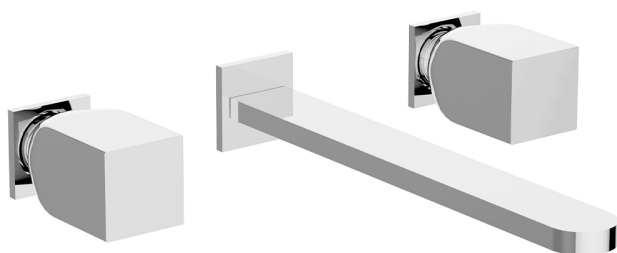

Exposed part for concealed washbasin mixer HI-RISE_RI013511

MODEL **RI013511**

Exposed part for concealed washbasin mixer, without concealed part, for item ZA033510

AVAILABLE FINISHINGS

-  **21** 21 Chrome
-  **6X** 6X Matt White/Brushed Gold
-  **6V** 6V Matt White/Brushed Nickel
-  **5G** 5G Rose Gold
-  **4Q** 4Q Matt White
-  **40** 40 Matt Black
-  **2W** 2W Brushed Gold
-  **2F** 2F Brushed Nickel
-  **24** 24 Gold
-  **7W** 7W Matt Black/Brushed Gold

CHARACTERISTICS

Installation **Concealed**
 Required concealed parts **ZA033510**

Concealed washbasin mixer CONCEALED_ZA033510

MODEL **ZA033510**

Concealed washbasin mixer, with two right headvalves

AVAILABLE FINISHINGS