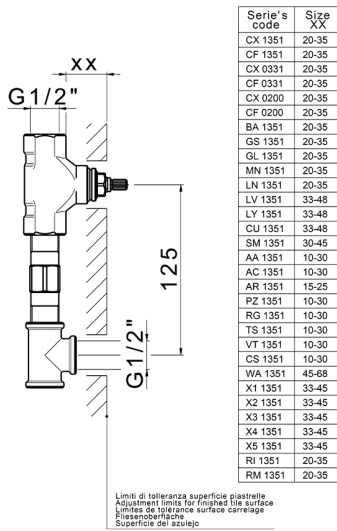

2024-12-04