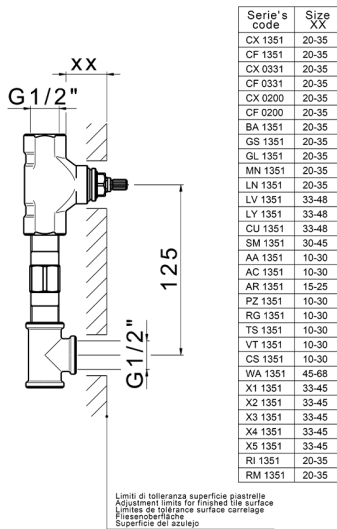

Concealed washbasin mixer CONCEALED_ZA033510

MODEL **ZA033510**

Concealed washbasin mixer, with two right headvalves

AVAILABLE FINISHINGS

04 04 Without finishing

CHARACTERISTICS

Concealed **1**

2025-01-08