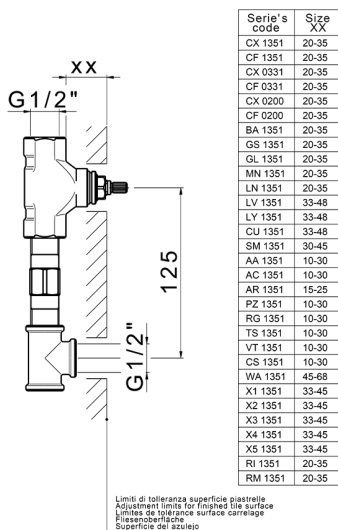

## Exposed part for concealed washbasin mixer HI-RISE\_RI013511

MODEL **RI013511**

Exposed part for concealed washbasin mixer, without concealed part, for item ZA033510

### CHARACTERISTICS

Installation **Concealed**  
 Required concealed parts **ZA033510**

## Concealed washbasin mixer CONCEALED\_ZA033510

MODEL **ZA033510**

Concealed washbasin mixer, with two right headvalves

AVAILABLE FINISHINGS

CHARACTERISTICS

Concealed **1**

2024-12-04