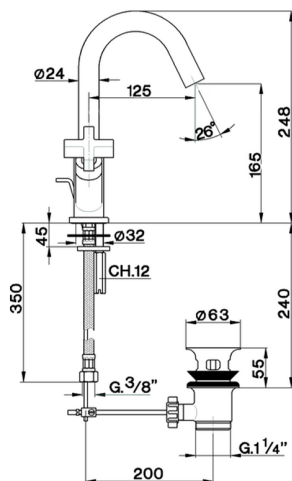

AVAILABLE FINISHINGS

- **21** 21 Chrome
- **2A** 2A Satin Brushed Nickel
- **40** 40 Matt Black