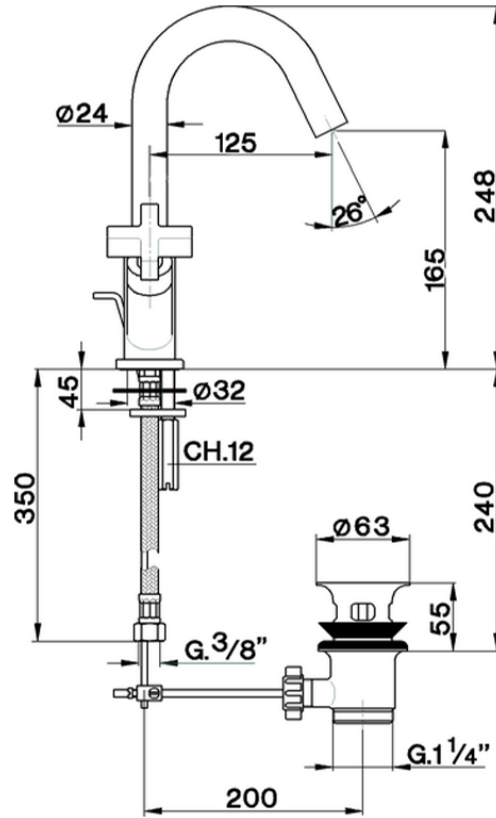

Washbasin mixer BARCELONA_BA000510

BA000510

<https://en.cisal.it/washbasin-mixer-barcelona-ba000510>

2026-06-25