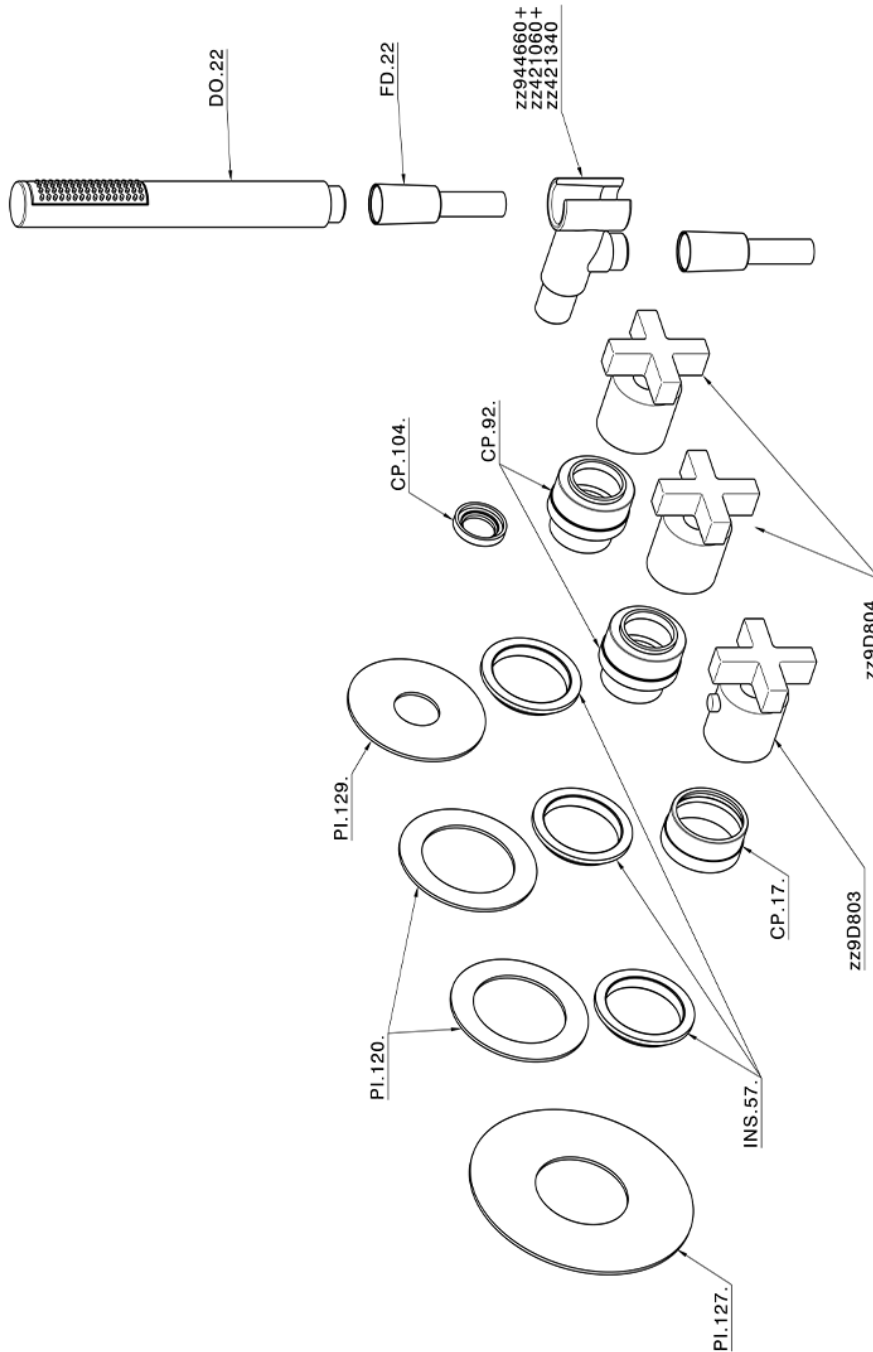

Cover Part for 2 Outlet Concealed Thermo. Valve BARCELONA_BA00R250

BA00R250

<https://en.cisal.it/cover-part-for-2-outlet-concealed-thermo-valve-barcelona-ba00r250>

2 Function Concealed Thermostatic Valve CONCEALED_ZA01R251

ZA01R251

<https://en.cisal.it/2-function-concealed-thermostatic-valve-concealed-za01r251>

2026-06-05