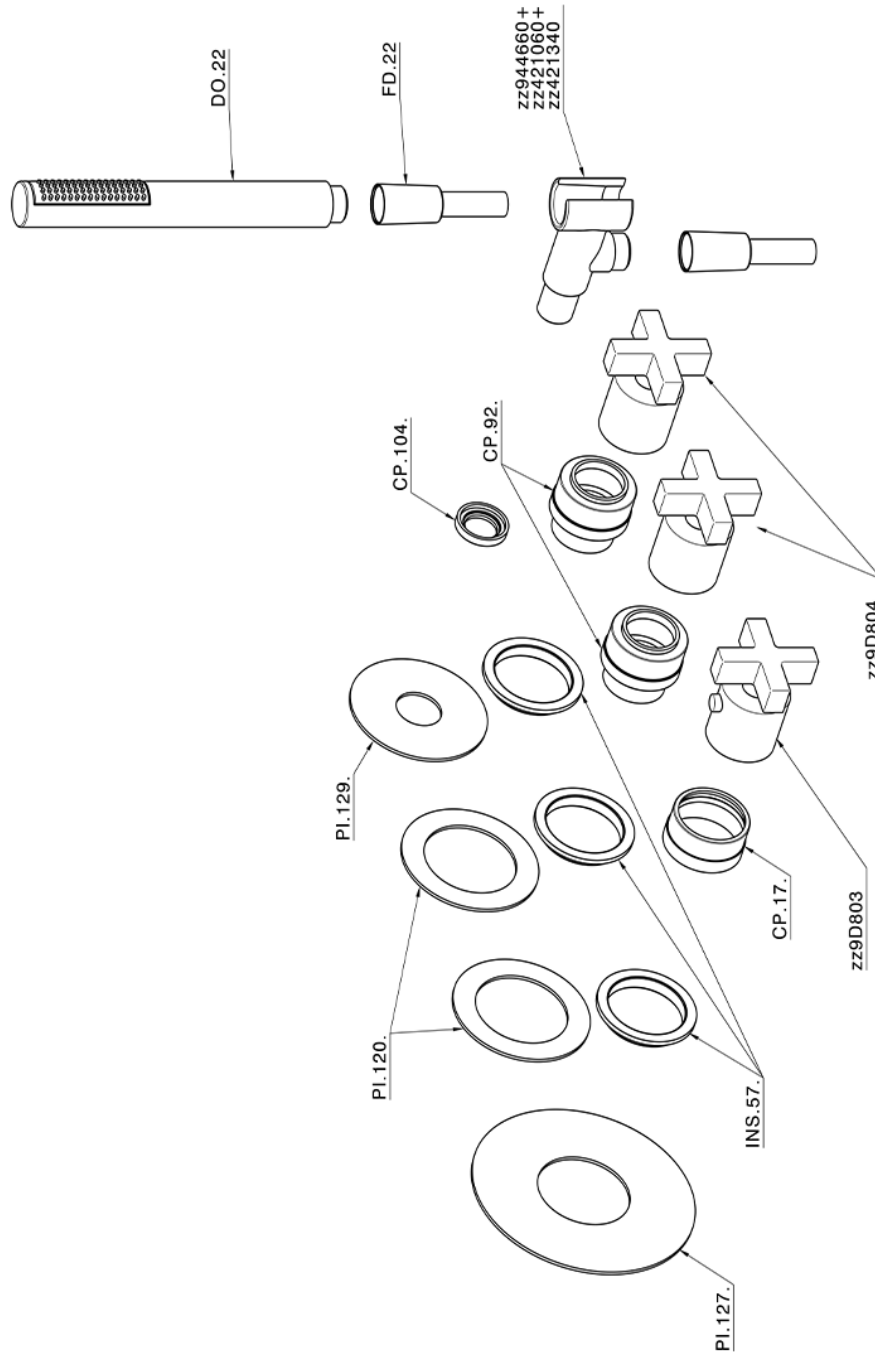

## Cover Part for 2 Outlet Concealed Thermo. Valve BARCELONA\_BA00R250

BA00R250

<https://en.cisal.it/cover-part-for-2-outlet-concealed-thermo-valve-barcelona-ba00r250>

## 2 Function Concealed Thermostatic Valve CONCEALED\_ZA01R251

ZA01R251

<https://en.cisal.it/2-function-concealed-thermostatic-valve-concealed-za01r251>

2026-04-06