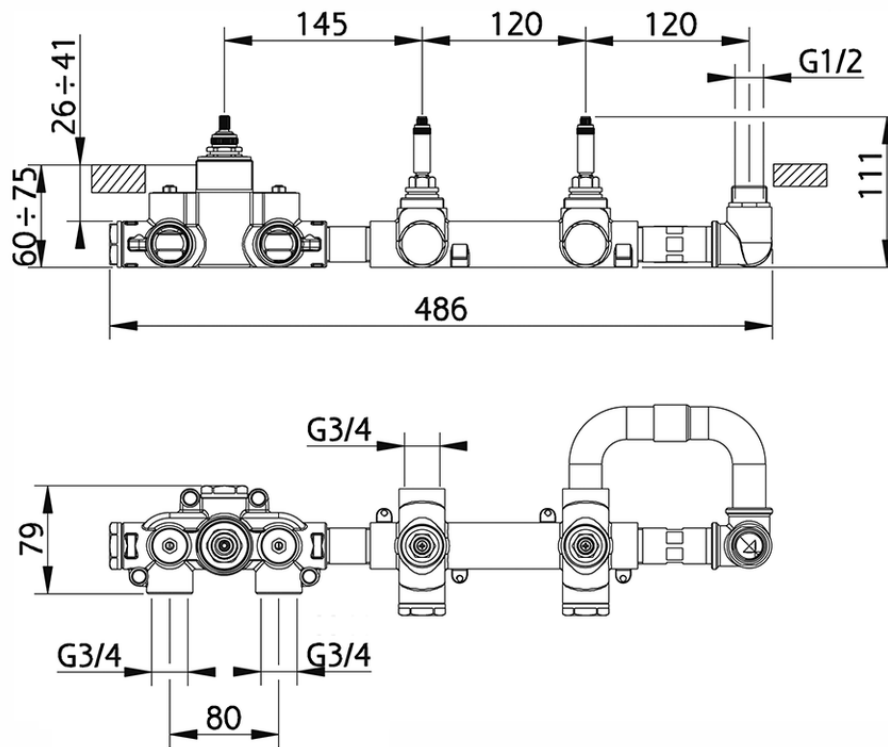

Cover Part for 2 Outlet Concealed Thermo. Valve BARCELONA_BA00R250

BA00R250

<https://en.cisal.it/cover-part-for-2-outlet-concealed-thermo-valve-barcelona-ba00r250>

ZA01R251

<https://en.cisal.it/2-function-concealed-thermostatic-valve-concealed-za01r251>