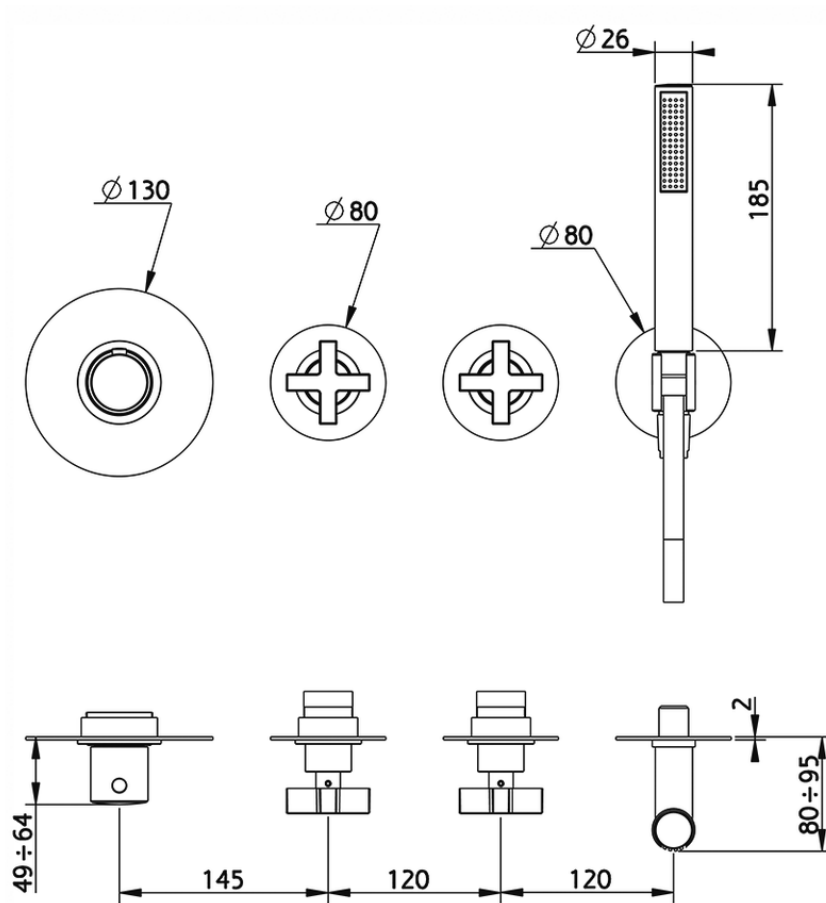

## Cover Part for 2 Outlet Concealed Thermo. Valve BARCELONA\_BA00R250

BA00R250

<https://en.cisal.it/cover-part-for-2-outlet-concealed-thermo-valve-barcelona-ba00r250>

ZA01R251

<https://en.cisal.it/2-function-concealed-thermostatic-valve-concealed-za01r251>