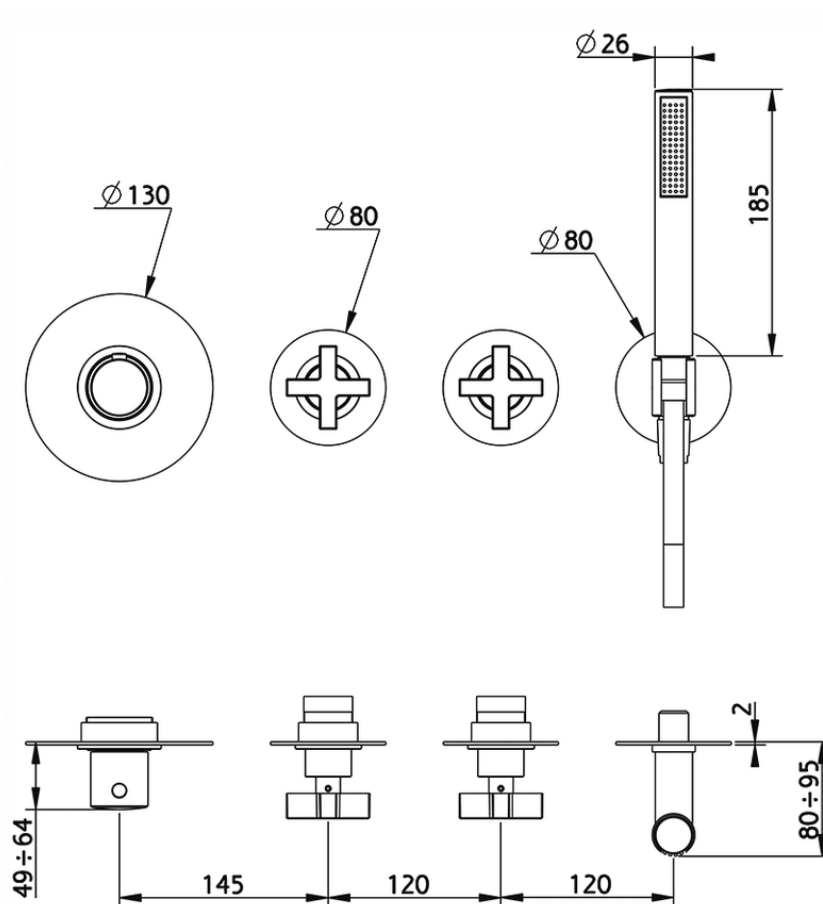

Cover Part for 2 Outlet Concealed Thermo. Valve BARCELONA_BA00R250

BA00R250

<https://en.cisal.it/cover-part-for-2-outlet-concealed-thermo-valve-barcelona-ba00r250>

ZA01R251

<https://en.cisal.it/2-function-concealed-thermostatic-valve-concealed-za01r251>