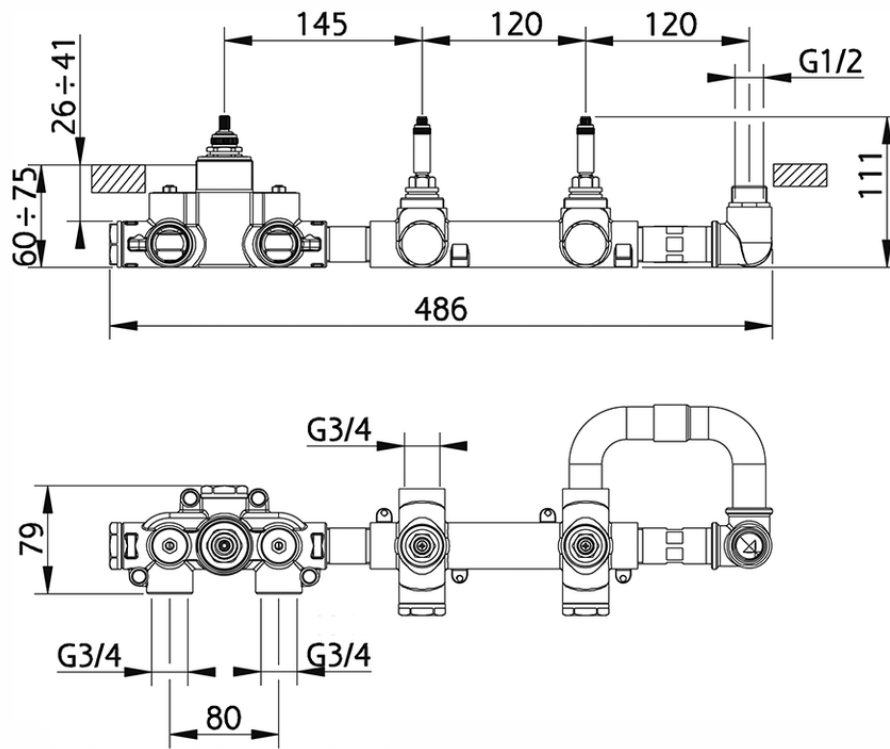

## Cover Part for 2 Outlet Concealed Thermo. Valve BARCELONA\_BA00R250

BA00R250

<https://en.cisal.it/cover-part-for-2-outlet-concealed-thermo-valve-barcelona-ba00r250>

ZA01R251

<https://en.cisal.it/2-function-concealed-thermostatic-valve-concealed-za01r251>