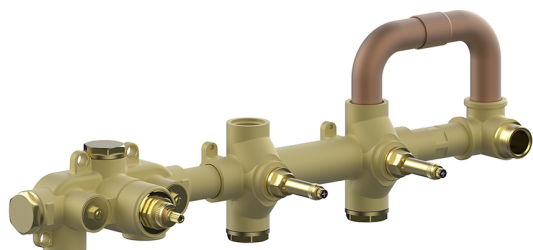

## Cover Part for 2 Outlet Concealed Thermo. Valve BARCELONA\_BA00R250

MODEL **BA00R250**

Cover Part for 2 Outlet Concealed Thermo.Valve,D.26 mm ABS minimalistic one spray handshower,1/2" wall elbow,150 cm smooth SILVERFLEX Flexible Hose,for item ZA01R251

## Cover Part for 2 Outlet Concealed Thermo. Valve BARCELONA\_BA00R250

BA00R250

<https://en.cisal.it/cover-part-for-2-outlet-concealed-thermo-valve-barcelona-ba00r250>

## 2 Function Concealed Thermostatic Valve CONCEALED\_ZA01R251

MODEL **ZA01R251**

2 Function Concealed Thermostatic Valve

AVAILABLE FINISHINGS

**04** 04 Without finishing

CHARACTERISTICS

Concealed **1**  
 Cartridge Spare Parts **23.51A.HF**  
**HF Thermostatic Valve**

### Thermostatic

The Cisal thermostatic is your personal water manager, helping you to handle, control and save water and energy.

2026-06-25