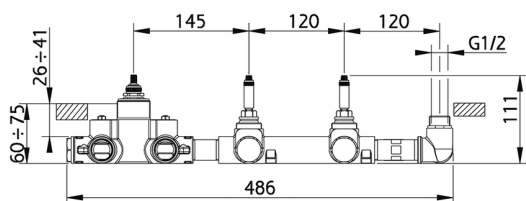

Thermostatic

The Cisal thermostatic is your personal water manager, helping you to handle, control and save water and energy.

2026-06-25