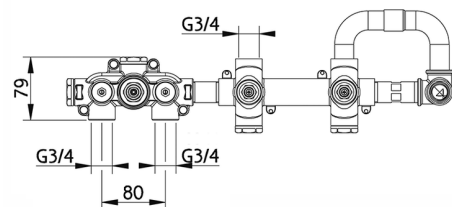

Cover Part for 2 Outlet Concealed Thermo. Valve BARCELONA_BA00R250

MODEL **BA00R250**

Cover Part for 2 Outlet Concealed Thermo.Valve,D.26 mm ABS minimalistic one spray handshower,1/2" wall elbow,150 cm smooth SILVERFLEX Flexible Hose,for item ZA01R251

Cover Part for 2 Outlet Concealed Thermo. Valve BARCELONA_BA00R250

BA00R250

<https://en.cisal.it/cover-part-for-2-outlet-concealed-thermo-valve-barcelona-ba00r250>

2 Function Concealed Thermostatic Valve CONCEALED_ZA01R251

MODEL **ZA01R251**

2 Function Concealed Thermostatic Valve

AVAILABLE FINISHINGS

04 04 Without finishing

CHARACTERISTICS

Concealed **1**
 Cartridge Spare Parts **23.51A.HF**
HF Thermostatic Valve

Thermostatic