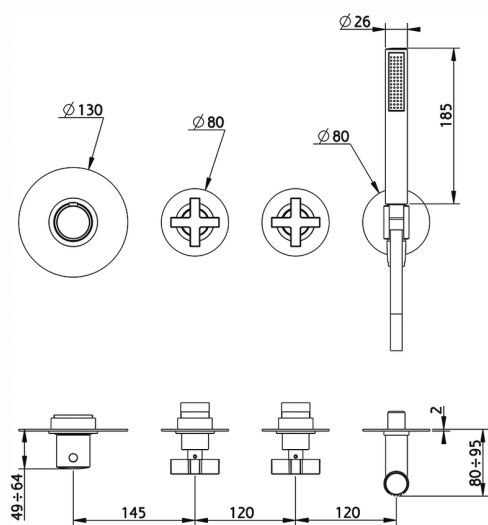

Cover Part for 2 Outlet Concealed Thermo. Valve BARCELONA_BA00R250

MODEL **BA00R250**

Cover Part for 2 Outlet Concealed Thermo.Valve,D.26 mm ABS minimalistic one spray handshower,1/2" wall elbow,150 cm smooth SILVERFLEX Flexible Hose,for item ZA01R251

AVAILABLE FINISHINGS

- **21** 21 Chrome
- **2A** 2A Satin Brushed Nickel
- **40** 40 Matt Black

CHARACTERISTICS

Installation **Concealed**
Required concealed parts **ZA01R251**

Thermostatic

The Cisal thermostatic is your personal water manager, helping you to handle, control and save water and energy.