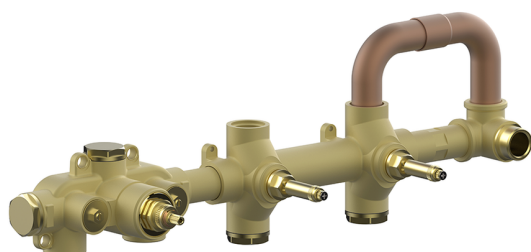

## Cover Part for 2 Outlet Concealed Thermo. Valve BARCELONA\_BA00R250

MODEL **BA00R250**

Cover Part for 2 Outlet Concealed Thermo.Valve,D.26 mm ABS minimalistic one spray handshower,1/2" wall elbow,150 cm smooth SILVERFLEX Flexible Hose,for item ZA01R251

## Cover Part for 2 Outlet Concealed Thermo. Valve BARCELONA\_BA00R250

BA00R250

<https://en.cisal.it/cover-part-for-2-outlet-concealed-thermo-valve-barcelona-ba00r250>

## 2 Function Concealed Thermostatic Valve CONCEALED\_ZA01R251

MODEL **ZA01R251**

2 Function Concealed Thermostatic Valve

AVAILABLE FINISHINGS

 **04** 04 Without finishing

CHARACTERISTICS

Concealed **1**  
 Cartridge Spare Parts **23.51A.HF**  
**HF Thermostatic Valve**

### Thermostatic

The Cisal thermostatic is your personal water manager, helping you to handle, control and save water and energy.

2026-04-26