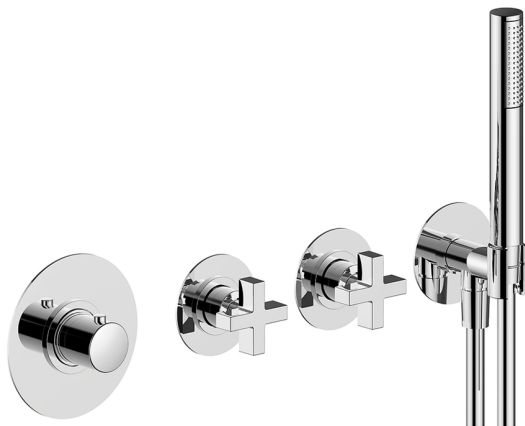

Cover Part for 2 Outlet Concealed Thermo. Valve BARCELONA_BA00R250

MODEL **BA00R250**

Cover Part for 2 Outlet Concealed Thermo.Valve,D.26 mm ABS minimalistic one spray handshower,1/2" wall elbow,150 cm smooth SILVERFLEX Flexible Hose,for item ZA01R251

AVAILABLE FINISHINGS

-  **21** 21 Chrome
-  **2A** 2A Satin Brushed Nickel
-  **40** 40 Matt Black

CHARACTERISTICS

Installation **Concealed**
 Required concealed parts **ZA01R251**

Thermostatic

The Cisal thermostatic is your personal water manager, helping you to handle, control and save water and energy.

Cover Part for 2 Outlet Concealed Thermo. Valve BARCELONA_BA00R250

BA00R250

<https://en.cisal.it/cover-part-for-2-outlet-concealed-thermo-valve-barcelona-ba00r250>

2 Function Concealed Thermostatic Valve CONCEALED_ZA01R251

MODEL **ZA01R251**

2 Function Concealed Thermostatic Valve

AVAILABLE FINISHINGS

04 04 Without finishing

CHARACTERISTICS

Concealed **1**
 Cartridge Spare Parts **23.51A.HF**
HF Thermostatic Valve

Thermostatic