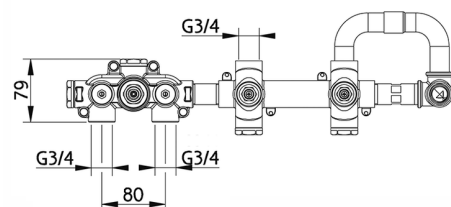

## Cover Part for 2 Outlet Concealed Thermo. Valve BARCELONA\_BA00R250

MODEL **BA00R250**

Cover Part for 2 Outlet Concealed Thermo.Valve,D.26 mm ABS minimalistic one spray handshower,1/2" wall elbow,150 cm smooth SILVERFLEX Flexible Hose,for item ZA01R251

## Cover Part for 2 Outlet Concealed Thermo. Valve BARCELONA\_BA00R250

BA00R250

<https://en.cisal.it/cover-part-for-2-outlet-concealed-thermo-valve-barcelona-ba00r250>

## 2 Function Concealed Thermostatic Valve CONCEALED\_ZA01R251

MODEL **ZA01R251**

2 Function Concealed Thermostatic Valve

AVAILABLE FINISHINGS

 **04** 04 Without finishing

CHARACTERISTICS

Concealed **1**  
 Cartridge Spare Parts **23.51A.HF**  
**HF Thermostatic Valve**