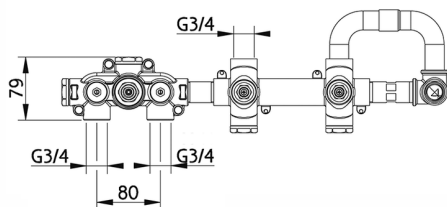

## Cover Part for 2 Outlet Concealed Thermo. Valve BARCELONA\_BA00R250

MODEL **BA00R250**

Cover Part for 2 Outlet Concealed Thermo.Valve,D.26 mm ABS minimalistic one spray handshower,1/2" wall elbow,150 cm smooth SILVERFLEX Flexible Hose,for item ZA01R251

## Cover Part for 2 Outlet Concealed Thermo. Valve BARCELONA\_BA00R250

BA00R250

<https://en.cisal.it/cover-part-for-2-outlet-concealed-thermo-valve-barcelona-ba00r250>

## 2 Function Concealed Thermostatic Valve CONCEALED\_ZA01R251

MODEL **ZA01R251**

2 Function Concealed Thermostatic Valve

AVAILABLE FINISHINGS

**04** 04 Without finishing

CHARACTERISTICS

Concealed **1**  
 Cartridge Spare Parts **23.51A.HF**  
**HF Thermostatic Valve**