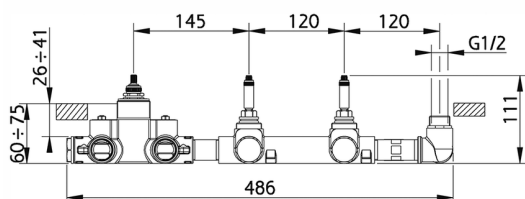

## Cover Part for 2 Outlet Concealed Thermo. Valve BARCELONA\_BA00R250

MODEL **BA00R250**

Cover Part for 2 Outlet Concealed Thermo.Valve,D.26 mm ABS minimalistic one spray handshower,1/2" wall elbow,150 cm smooth SILVERFLEX Flexible Hose,for item ZA01R251

## Cover Part for 2 Outlet Concealed Thermo. Valve BARCELONA\_BA00R250

BA00R250

<https://en.cisal.it/cover-part-for-2-outlet-concealed-thermo-valve-barcelona-ba00r250>

## 2 Function Concealed Thermostatic Valve CONCEALED\_ZA01R251

MODEL **ZA01R251**

2 Function Concealed Thermostatic Valve

AVAILABLE FINISHINGS

 **04** 04 Without finishing

CHARACTERISTICS

Concealed **1**  
 Cartridge Spare Parts **23.51A.HF**  
**HF Thermostatic Valve**