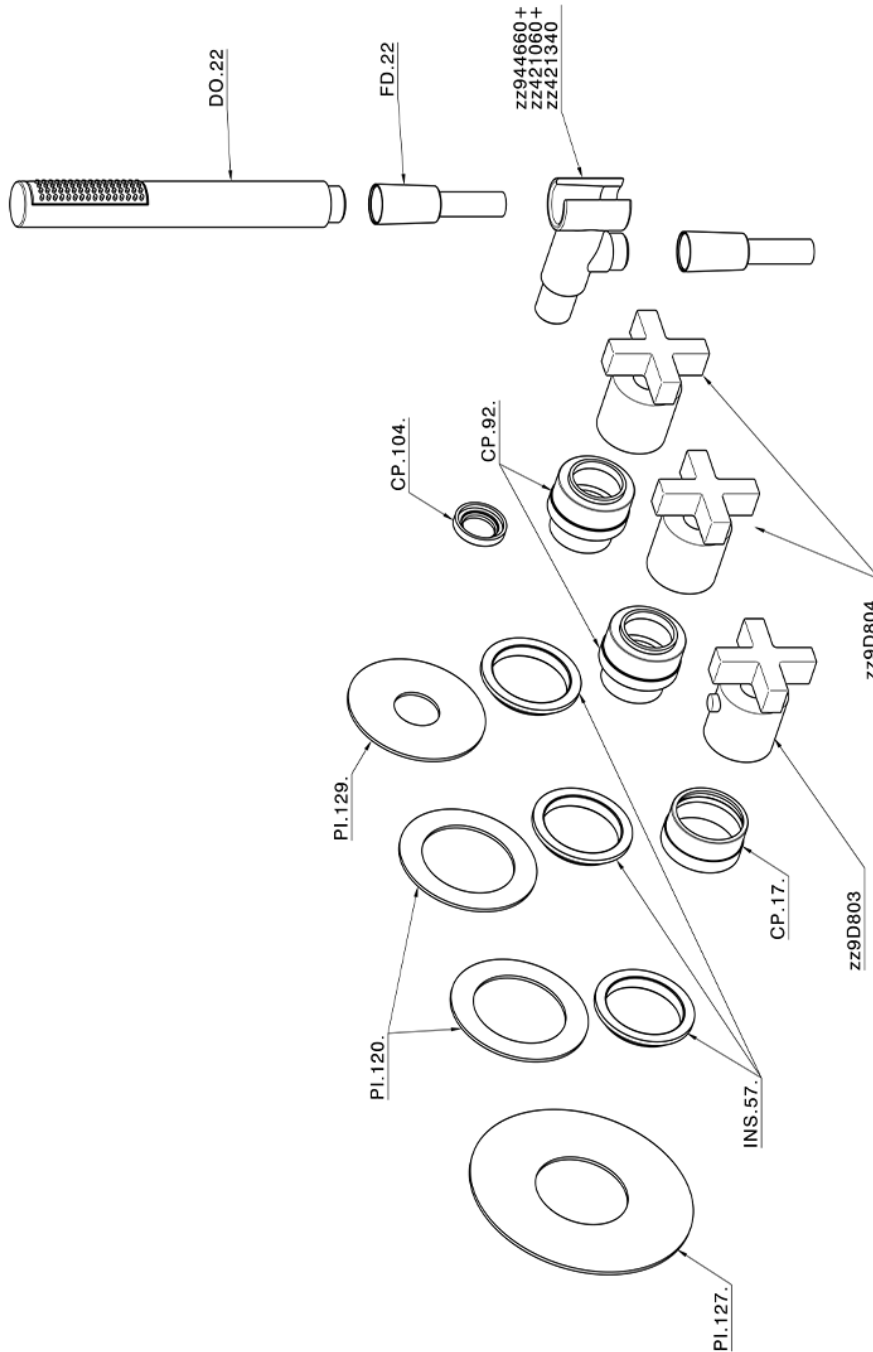

Cover Part for 2 Outlet Concealed Thermo. Valve BARCELONA_BA00R250

BA00R250

<https://en.cisal.it/cover-part-for-2-outlet-concealed-thermo-valve-barcelona-ba00r250>