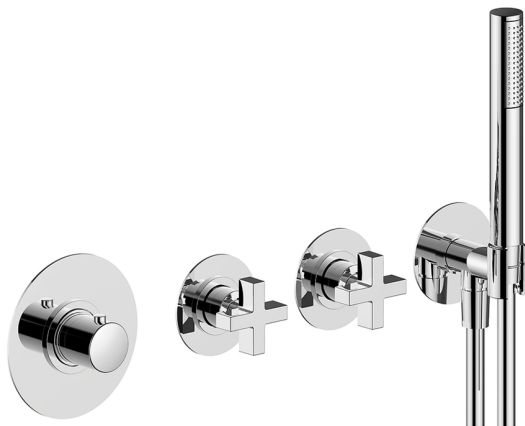

## Cover Part for 2 Outlet Concealed Thermo. Valve BARCELONA\_BA00R250

MODEL **BA00R250**

Cover Part for 2 Outlet Concealed Thermo.Valve,D.26 mm ABS minimalistic one spray handshower,1/2" wall elbow,150 cm smooth SILVERFLEX Flexible Hose,for item ZA01R251

### CHARACTERISTICS

Installation **Concealed**  
 Required concealed parts **ZA01R251**

## Cover Part for 2 Outlet Concealed Thermo. Valve BARCELONA\_BA00R250

BA00R250

<https://en.cisal.it/cover-part-for-2-outlet-concealed-thermo-valve-barcelona-ba00r250>

## 2 Function Concealed Thermostatic Valve CONCEALED\_ZA01R251

MODEL **ZA01R251**

2 Function Concealed Thermostatic Valve

AVAILABLE FINISHINGS

 **04** 04 Without finishing

CHARACTERISTICS

Concealed **1**  
 Cartridge Spare Parts **23.51A.HF**  
**HF Thermostatic Valve**