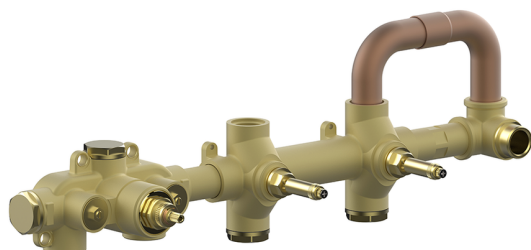

Cover Part for 2 Outlet Concealed Thermo. Valve BARCELONA_BA00R250

MODEL **BA00R250**

Cover Part for 2 Outlet Concealed Thermo.Valve,D.26 mm ABS minimalistic one spray handshower,1/2" wall elbow,150 cm smooth SILVERFLEX Flexible Hose,for item ZA01R251

AVAILABLE FINISHINGS

-  **21** 21 Chrome
-  **2A** 2A Satin Brushed Nickel
-  **40** 40 Matt Black

CHARACTERISTICS

Installation **Concealed**
 Required concealed parts **ZA01R251**

Thermostatic

The Cisal thermostatic is your personal water manager, helping you to handle, control and save water and energy.

Cover Part for 2 Outlet Concealed Thermo. Valve BARCELONA_BA00R250

BA00R250

<https://en.cisal.it/cover-part-for-2-outlet-concealed-thermo-valve-barcelona-ba00r250>

2 Function Concealed Thermostatic Valve CONCEALED_ZA01R251

MODEL **ZA01R251**

2 Function Concealed Thermostatic Valve

AVAILABLE FINISHINGS

04 04 Without finishing

CHARACTERISTICS

Concealed **1**
 Cartridge Spare Parts **23.51A.HF**
HF Thermostatic Valve

Thermostatic