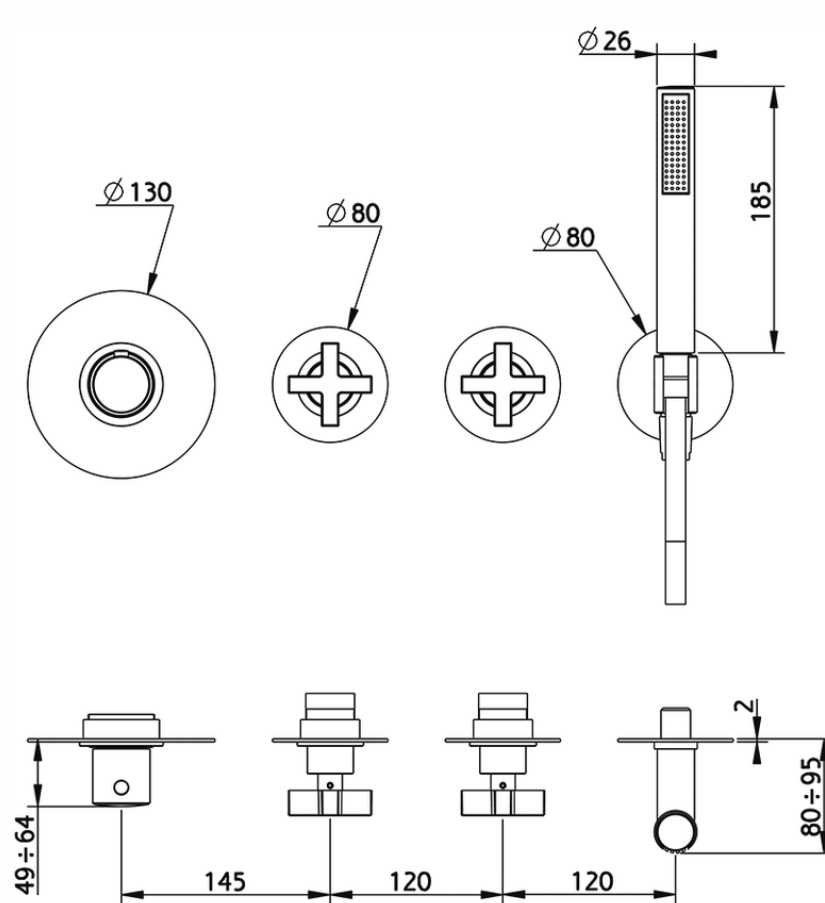

Cover Part for 2 Outlet Concealed Thermo. Valve BARCELONA_BA00R250

BA00R250

<https://en.cisal.it/cover-part-for-2-outlet-concealed-thermo-valve-barcelona-ba00r250>

ZA01R251

<https://en.cisal.it/2-function-concealed-thermostatic-valve-concealed-za01r251>