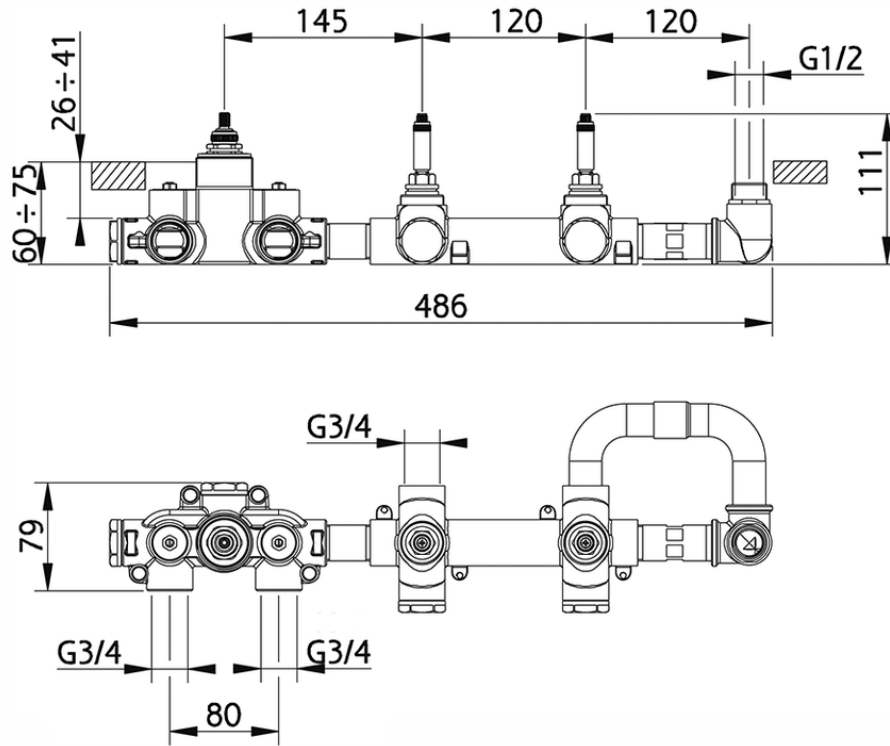

Cover Part for 2 Outlet Concealed Thermo. Valve BARCELONA_BA00R250

BA00R250

<https://en.cisal.it/cover-part-for-2-outlet-concealed-thermo-valve-barcelona-ba00r250>

ZA01R251

<https://en.cisal.it/2-function-concealed-thermostatic-valve-concealed-za01r251>