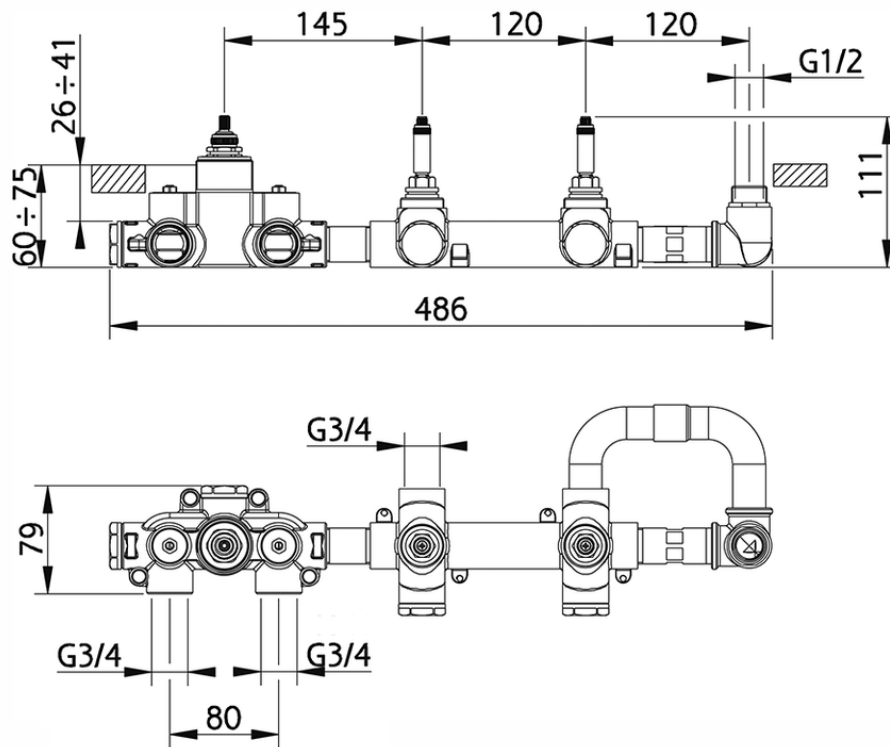

Cover Part for 2 Outlet Concealed Thermo. Valve BARCELONA_BA00R250

BA00R250

<https://en.cisal.it/cover-part-for-2-outlet-concealed-thermo-valve-barcelona-ba00r250>

ZA01R251

<https://en.cisal.it/2-function-concealed-thermostatic-valve-concealed-za01r251>