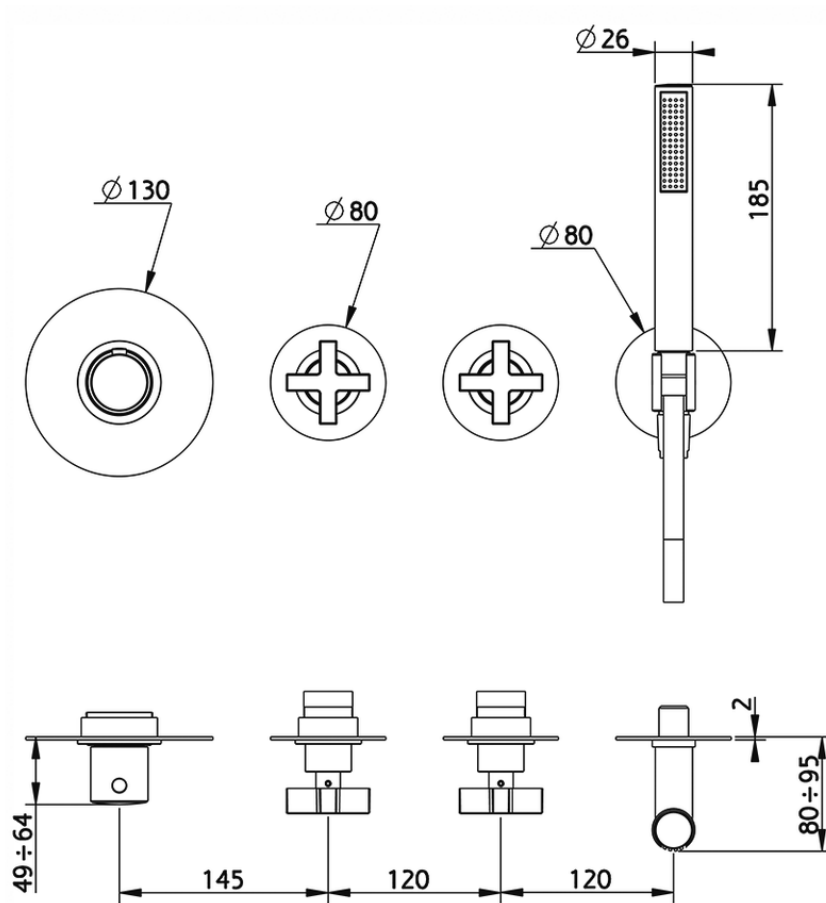

Cover Part for 2 Outlet Concealed Thermo. Valve BARCELONA_BA00R250

BA00R250

<https://en.cisal.it/cover-part-for-2-outlet-concealed-thermo-valve-barcelona-ba00r250>

ZA01R251

<https://en.cisal.it/2-function-concealed-thermostatic-valve-concealed-za01r251>