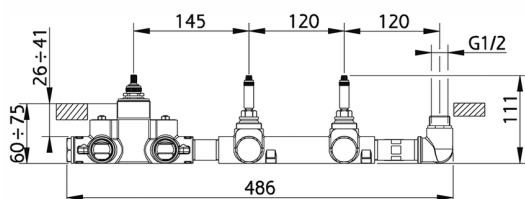

Cover Part for 2 Outlet Concealed Thermo. Valve BARCELONA_BA00R250

MODEL **BA00R250**

Cover Part for 2 Outlet Concealed Thermo.Valve,D.26 mm ABS minimalistic one spray handshower,1/2" wall elbow,150 cm smooth SILVERFLEX Flexible Hose,for item ZA01R251

Cover Part for 2 Outlet Concealed Thermo. Valve BARCELONA_BA00R250

BA00R250

<https://en.cisal.it/cover-part-for-2-outlet-concealed-thermo-valve-barcelona-ba00r250>

2 Function Concealed Thermostatic Valve CONCEALED_ZA01R251

MODEL **ZA01R251**

2 Function Concealed Thermostatic Valve

AVAILABLE FINISHINGS

04 04 Without finishing

CHARACTERISTICS

Concealed **1**
 Cartridge Spare Parts **23.51A.HF**
HF Thermostatic Valve

Thermostatic