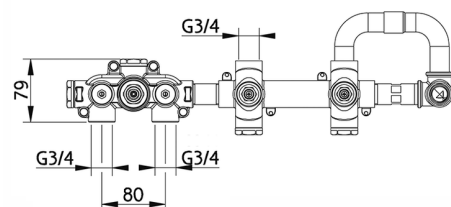

Cover Part for 2 Outlet Concealed Thermo. Valve BARCELONA_BA00R250

MODEL **BA00R250**

Cover Part for 2 Outlet Concealed Thermo.Valve,D.26 mm ABS minimalistic one spray handshower,1/2" wall elbow,150 cm smooth SILVERFLEX Flexible Hose,for item ZA01R251

Cover Part for 2 Outlet Concealed Thermo. Valve BARCELONA_BA00R250

BA00R250

<https://en.cisal.it/cover-part-for-2-outlet-concealed-thermo-valve-barcelona-ba00r250>

2 Function Concealed Thermostatic Valve CONCEALED_ZA01R251

MODEL **ZA01R251**

2 Function Concealed Thermostatic Valve

AVAILABLE FINISHINGS

04 04 Without finishing

CHARACTERISTICS

Concealed **1**
 Cartridge Spare Parts **23.51A.HF**
HF Thermostatic Valve

Thermostatic