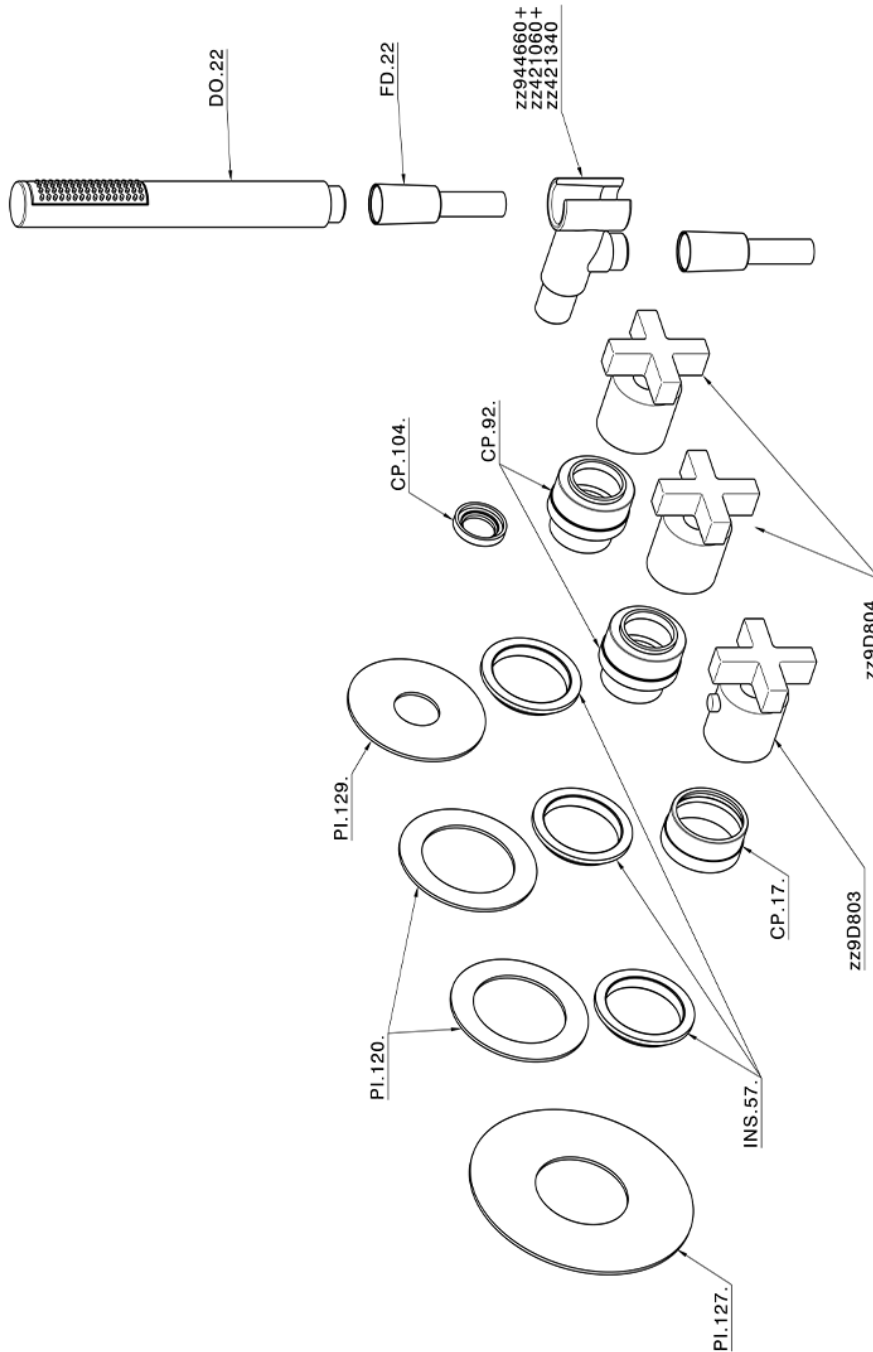

Cover Part for 2 Outlet Concealed Thermo. Valve BARCELONA_BA00R250

BA00R250

<https://en.cisal.it/cover-part-for-2-outlet-concealed-thermo-valve-barcelona-ba00r250>

2 Function Concealed Thermostatic Valve CONCEALED_ZA01R251

ZA01R251

<https://en.cisal.it/2-function-concealed-thermostatic-valve-concealed-za01r251>

2026-06-25