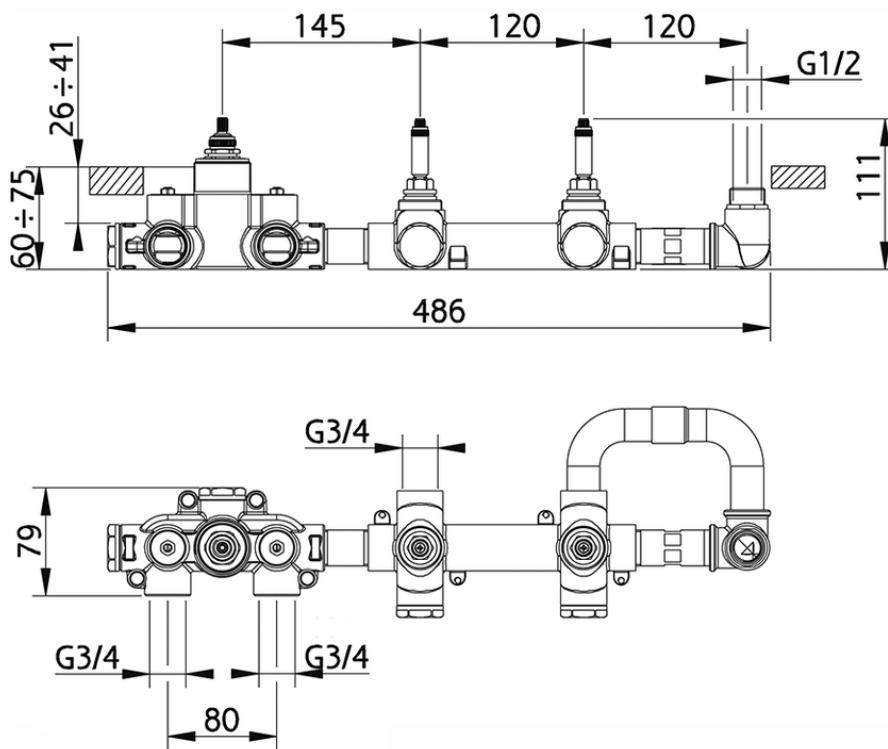

Cover Part for 2 Outlet Concealed Thermo. Valve BARCELONA_BA00R250

BA00R250

<https://en.cisal.it/cover-part-for-2-outlet-concealed-thermo-valve-barcelona-ba00r250>

ZA01R251

<https://en.cisal.it/2-function-concealed-thermostatic-valve-concealed-za01r251>