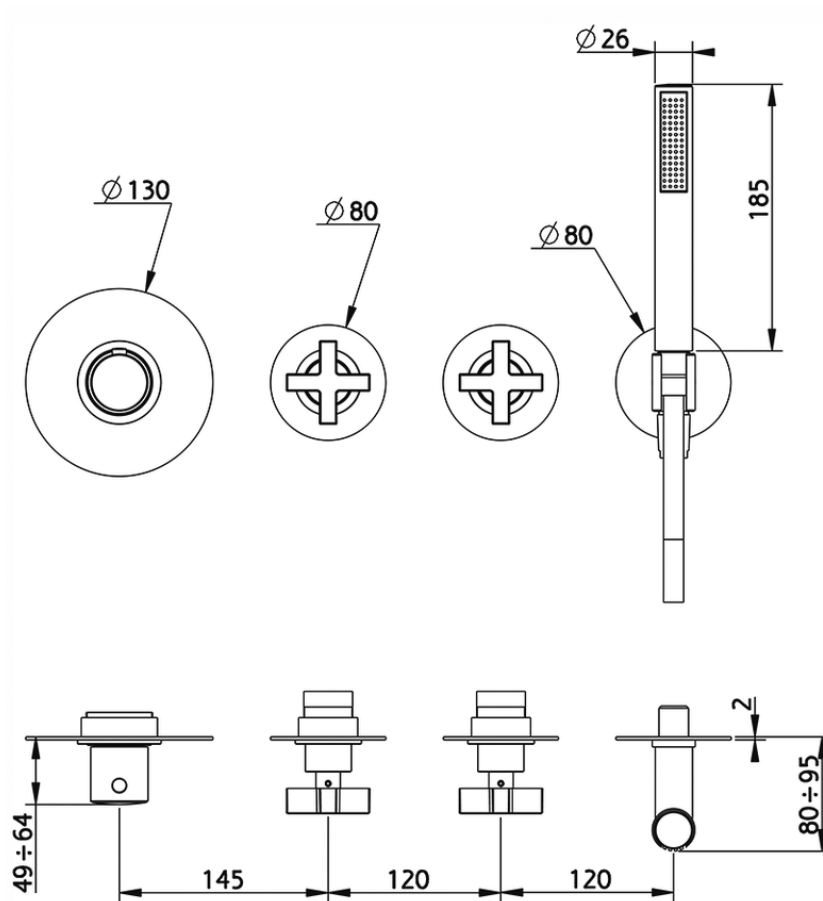

Cover Part for 2 Outlet Concealed Thermo. Valve BARCELONA_BA00R250

BA00R250

<https://en.cisal.it/cover-part-for-2-outlet-concealed-thermo-valve-barcelona-ba00r250>

ZA01R251

<https://en.cisal.it/2-function-concealed-thermostatic-valve-concealed-za01r251>