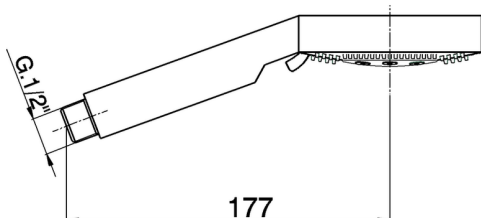

Linear handshower SHOWER_DS014190

MODEL **DS014190**

Linear handshower,ABS D.100 mm 5 sprays

AVAILABLE FINISHINGS

CHARACTERISTICS

2024-12-22