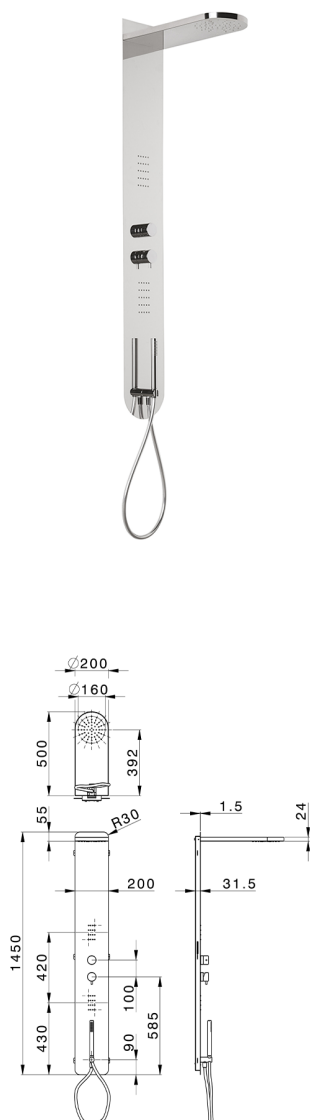

## 3-fonctions single lever shower panel WELLNESS\_ZS005050

MODEL **ZS005050**

3-fonctions single lever shower panel, stainless steel  
 AISI 304 shower panel, 3 outlet deviatop  
 cartridge, handshower holder with wall elbow, 23 mm  
 Brass One Spray handshower, 2 front body jets, L.500  
 Ø100 thick 24mm rectang. round showerhead, rain  
 function, 150 cm PVC Flexible Hose

### AVAILABLE FINISHINGS

-  **40** 40 Matt Black
-  **4Q** 4Q Matt White
-  **D1** D1 Brushed Inox
-  **D2** D2 Polished Inox

### CHARACTERISTICS

Cartridge Spare Parts **ZZ99751000**

**35 mm Cartridge**

2024-09-19