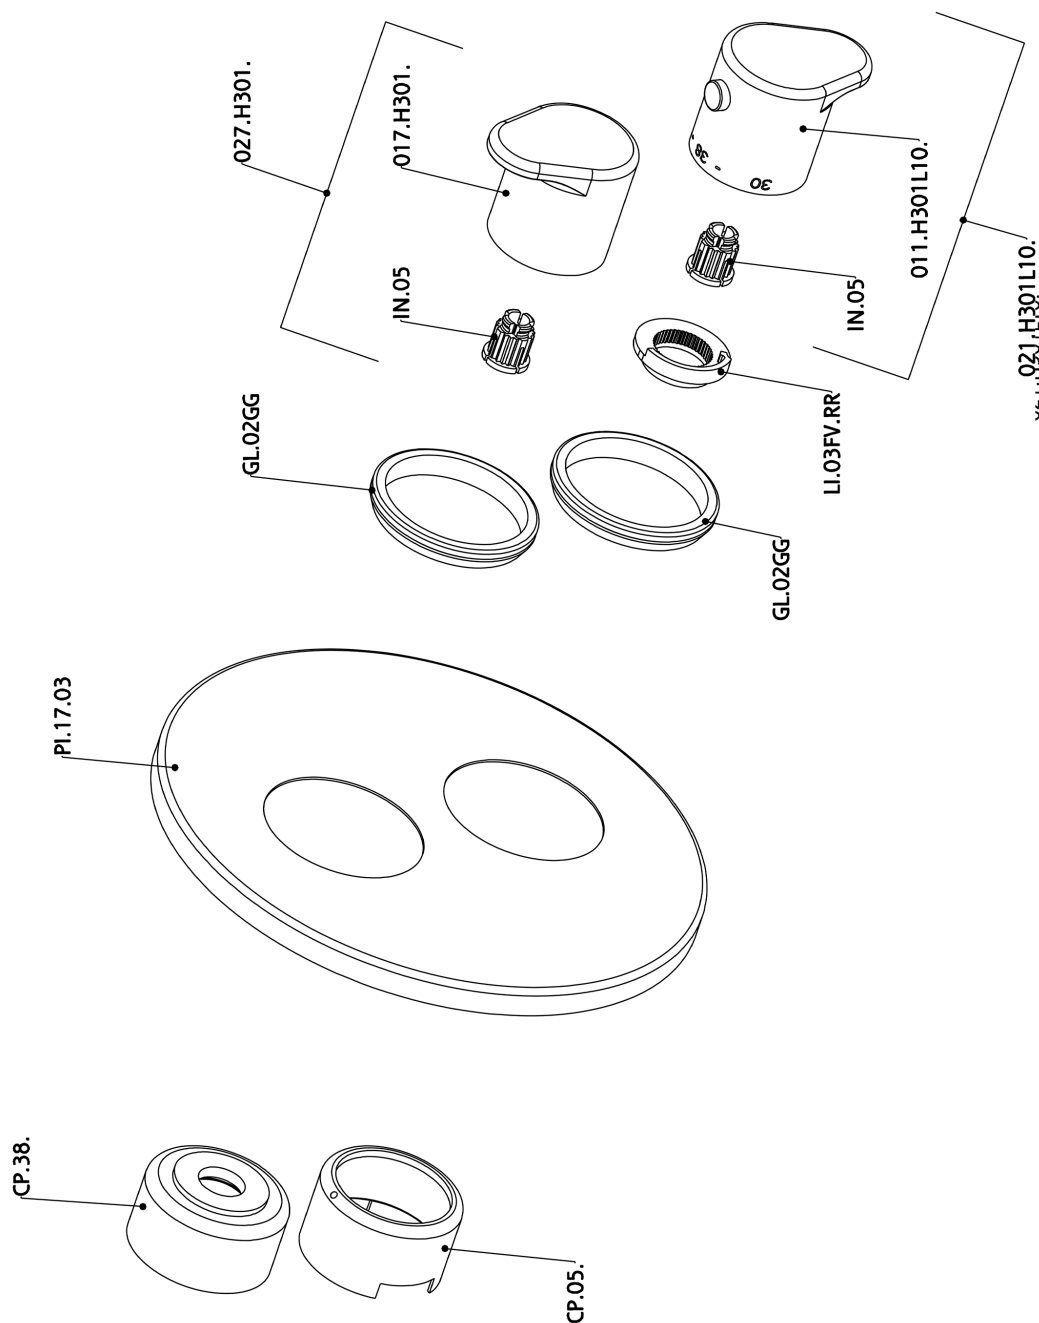

Exposed part for con.thermo.shower valve, 3-outlet ALMA_A3018200

A3018200

<https://en.cisal.it/exposed-part-for-con-thermo-shower-valve-3-outlet-almaa3018200>

Concealed thermostatic shower valve, 3-outlets CONCEALED_ZA018201

ZA018201

<https://en.cisal.it/concealed-thermostatic-shower-valve-3-outlets-concealedza018201>

2024-09-19