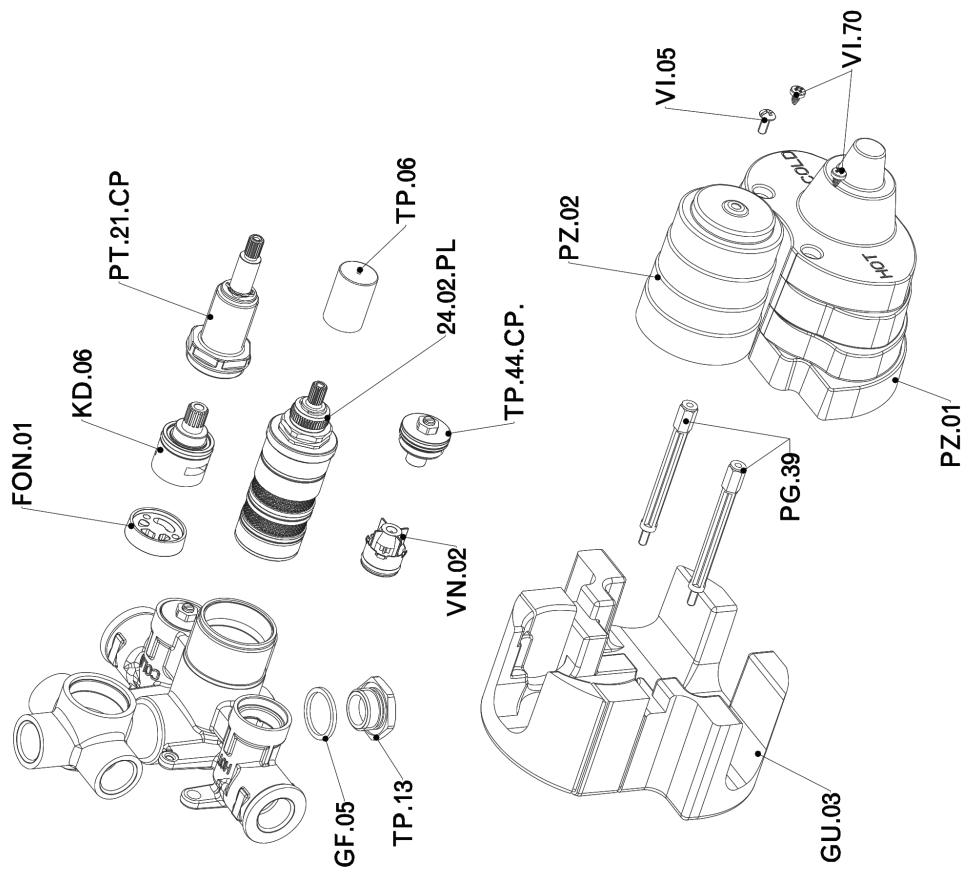

Exposed part for con.thermo.shower valve, 3-outlet ALMA_A3018200

A3018200

<https://en.cisal.it/exposed-part-for-con-thermo-shower-valve-3-outlet-almaa3018200>

Concealed thermostatic shower valve, 3-outlets CONCEALED_ZA018201

ZA018201

<https://en.cisal.it/concealed-thermostatic-shower-valve-3-outlets-concealedza018201>

2024-09-19