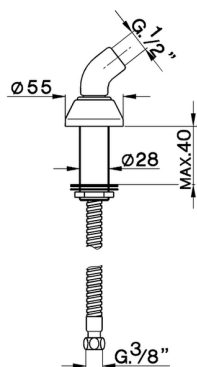

Deck mounted shower holder SHOWER_DS000950

MODEL **DS000950**

Deck mounted shower holder

AVAILABLE FINISHINGS

CHARACTERISTICS

2024-12-22