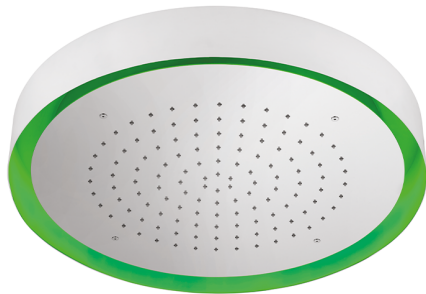

## Ø 570 mm Chromotherapy Ceiling showerhead ZEN SHOWER\_ZS0C0140

MODEL **ZS0C0140**

Ø 570 mm Chromotherapy Ceiling showerhead, with white cover, rain, chromotherapy functions, wireless control, Stainless Steel AISI 304

### AVAILABLE FINISHINGS

-  **D1** D1 Brushed Inox
-  **40** 40 Matt Black
-  **4Q** 4Q Matt White
-  **D2** D2 Polished Inox