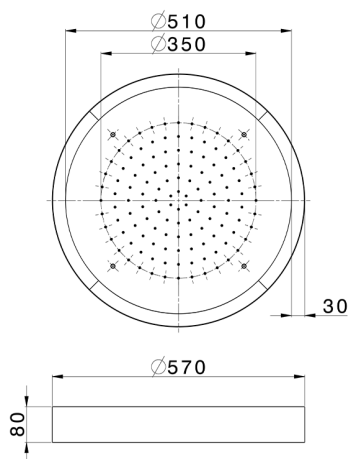

## Ø 570 mm Chromotherapy Ceiling showerhead ZEN SHOWER\_ZS0C0140

MODEL **ZS0C0140**

Ø 570 mm Chromotherapy Ceiling showerhead, with white cover, rain, chromotherapy functions, wireless control, Stainless Steel AISI 304