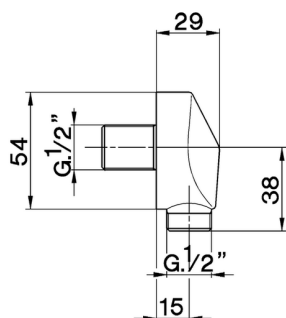

Elbow SHOWER_DS017010

MODEL **DS017010**

Elbow

AVAILABLE FINISHINGS

CHARACTERISTICS

2026-06-05