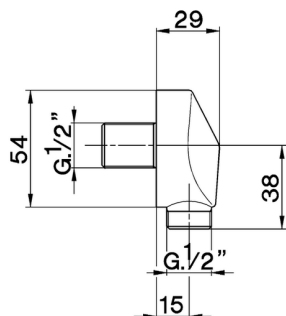

## Elbow SHOWER\_DS017010

MODEL **DS017010**

Elbow

AVAILABLE FINISHINGS

CHARACTERISTICS

2026-05-15