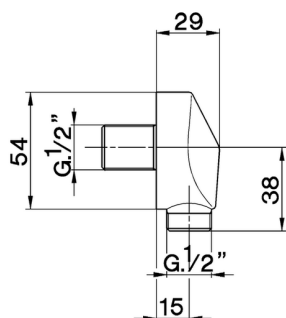

## Elbow SHOWER\_DS017010

MODEL **DS017010**

Elbow

AVAILABLE FINISHINGS

CHARACTERISTICS

2026-06-04