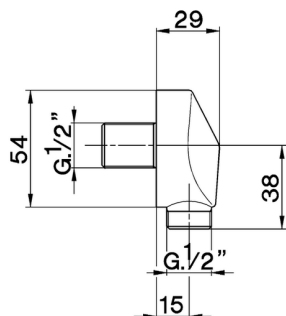

Elbow SHOWER_DS017010

MODEL **DS017010**

Elbow

AVAILABLE FINISHINGS

CHARACTERISTICS

2026-04-04