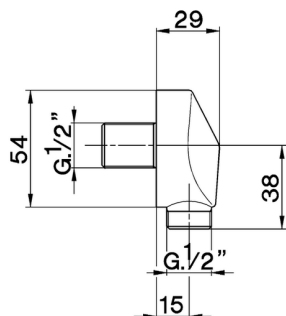

Elbow SHOWER_DS017010

MODEL **DS017010**

Elbow

AVAILABLE FINISHINGS

CHARACTERISTICS

2026-06-09