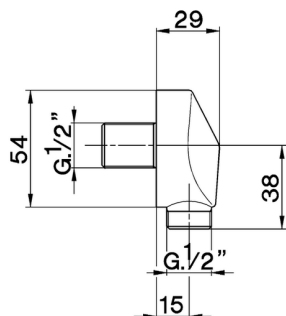

Elbow SHOWER_DS017010

MODEL **DS017010**

Elbow

AVAILABLE FINISHINGS

CHARACTERISTICS

2026-04-24