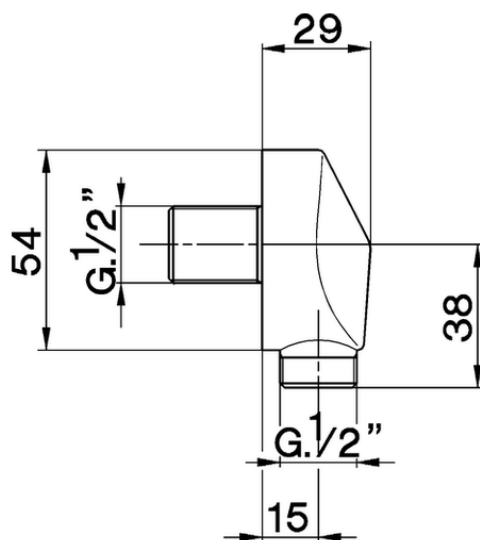

Elbow SHOWER_DS017010

DS017010

<https://en.cisal.it/elbow-shower-ds017010>

2026-06-04