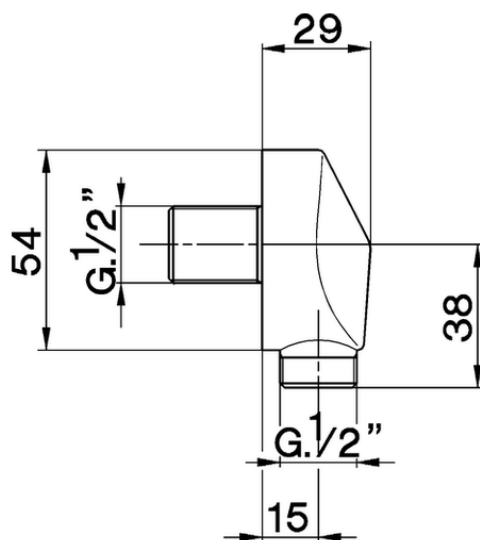

Elbow SHOWER_DS017010

DS017010

<https://en.cisal.it/elbow-shower-ds017010>

2026-05-15