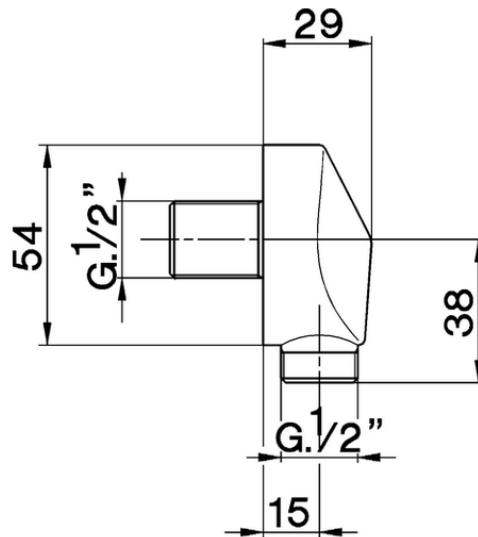

Elbow SHOWER_DS017010

DS017010

<https://en.cisal.it/elbow-shower-ds017010>

2026-04-04