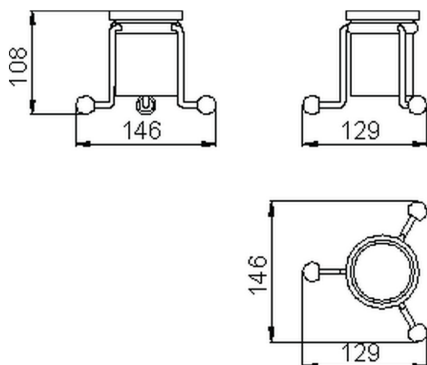

## Glass holder ARCANA COMPONENTS\_AR090470

MODEL **AR090470**

Glass holder,ceramic glass

AVAILABLE FINISHINGS

-  **21** 21 Chrome
-  **24** 24 Gold
-  **26** 26 Old Copper
-  **27** 27 Old Bronze
-  **2A** 2A Satin Brushed Nickel
-  **74** 74 Chrome/Gold