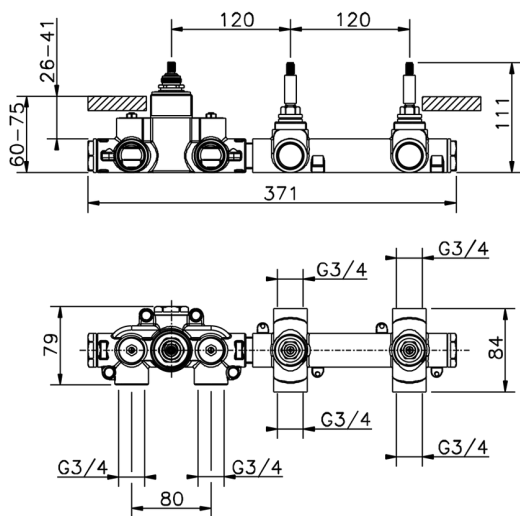

2 Function Concealed Thermostatic Valve CONCEALED_ZA01R200

MODEL **ZA01R200**

2 Function Concealed Thermostatic Valve

AVAILABLE FINISHINGS

CHARACTERISTICS

Concealed **1**
 Cartridge Spare Parts **23.51A.HF**
HF Thermostatic Valve