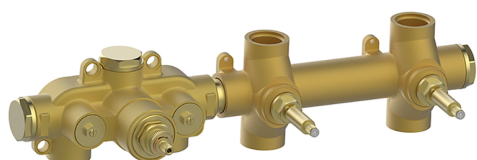

## 2 Function Concealed Thermostatic Valve CONCEALED\_ZA01R200

MODEL **ZA01R200**

2 Function Concealed Thermostatic Valve

AVAILABLE FINISHINGS

**04** 04 Without finishing

CHARACTERISTICS

Concealed **1**  
 Cartridge Spare Parts **23.51A.HF**  
**HF Thermostatic Valve**

### Thermostatic

The Cisal thermostatic is your personal water manager, helping you to handle, control and save water and energy.

2026-06-13