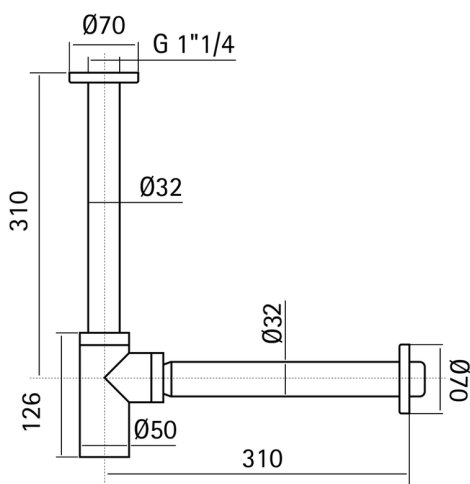

1 1/4 Siphon for wash basin XION_ZA004130

MODEL **ZA004130**

1"1/4 Siphon for wash basin,Inox AISI 304

AVAILABLE FINISHINGS

D1 D1 Brushed Inox

CHARACTERISTICS

2026-05-20