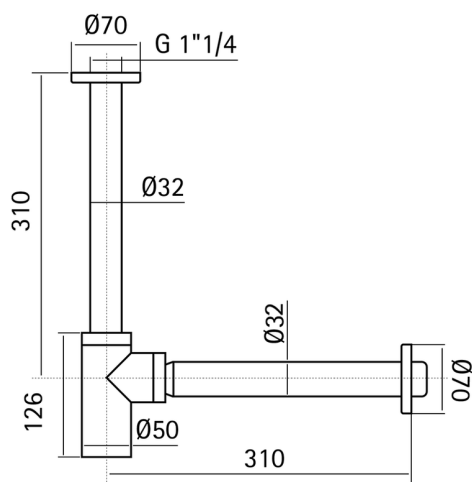

## 1 1/4 Siphon for wash basin XION\_ZA004130

MODEL **ZA004130**

1"1/4 Siphon for wash basin,Inox AISI 304

AVAILABLE FINISHINGS

**D1** D1 Brushed Inox

CHARACTERISTICS

2026-04-08