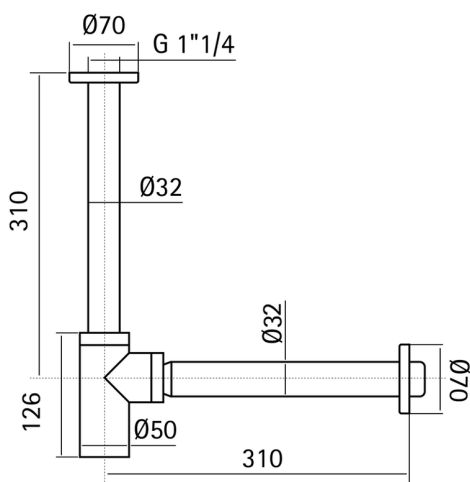

1 1/4 Siphon for wash basin XION_ZA004130

MODEL **ZA004130**

1"1/4 Siphon for wash basin,Inox AISI 304

AVAILABLE FINISHINGS

D1 D1 Brushed Inox

CHARACTERISTICS

2026-04-29