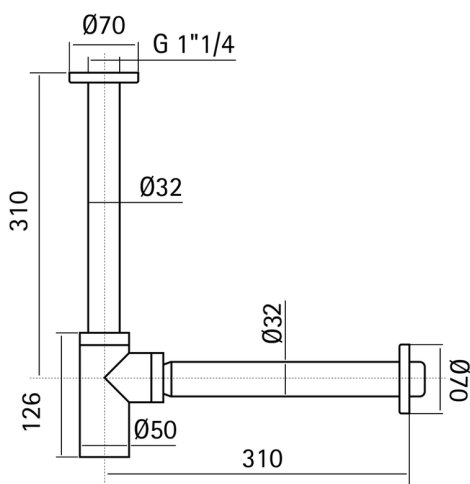

1 1/4 Siphon for wash basin XION_ZA004130

MODEL **ZA004130**

1"1/4 Siphon for wash basin,Inox AISI 304

AVAILABLE FINISHINGS

D1 D1 Brushed Inox

CHARACTERISTICS

2026-06-13