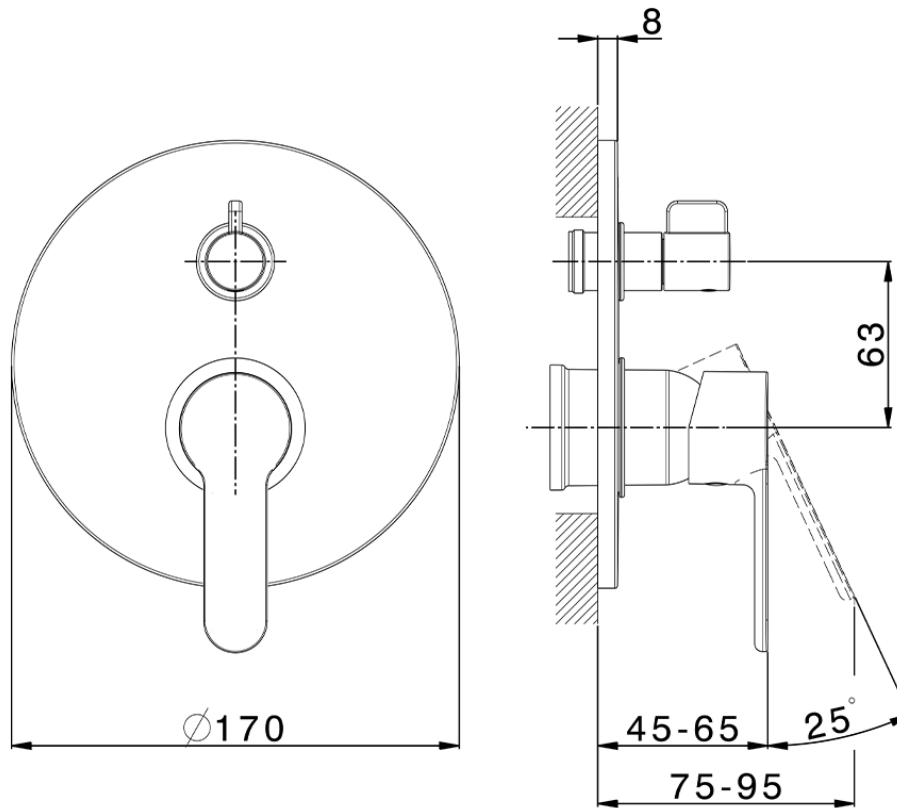

Exposed part for concealed S.L.bath-shower valve TENDER_C2002300

C2002300

<https://en.cisal.it/exposed-part-for-concealed-s-l-bath-shower-valve-tender-c2002300>

2026-04-06