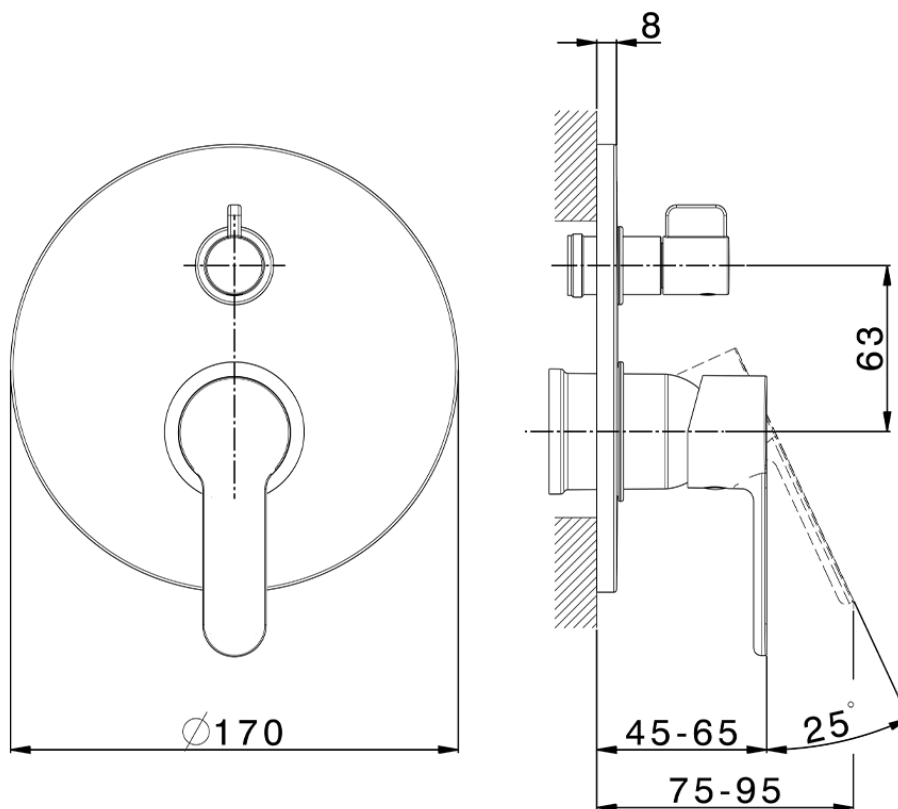

## Exposed part for concealed S.L.bath-shower valve TENDER\_C2002300

C2002300

<https://en.cisal.it/exposed-part-for-concealed-s-l-bath-shower-valve-tender-c2002300>

2026-05-17