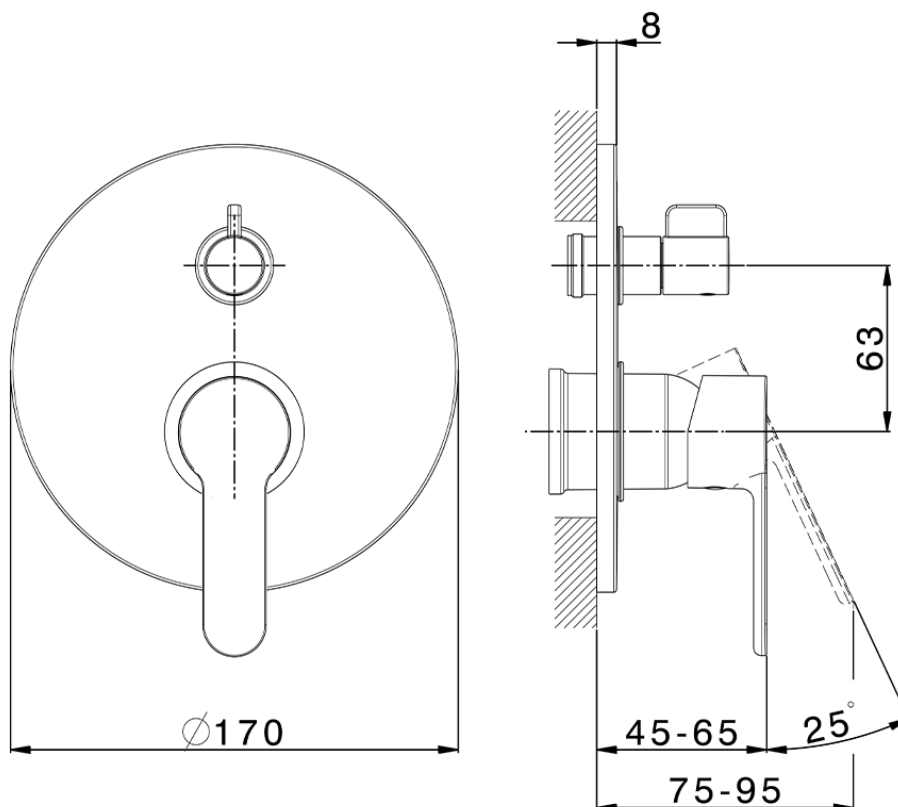

Exposed part for concealed S.L.bath-shower valve TENDER_C2002300

C2002300

<https://en.cisal.it/exposed-part-for-concealed-s-l-bath-shower-valve-tender-c2002300>

2026-06-14