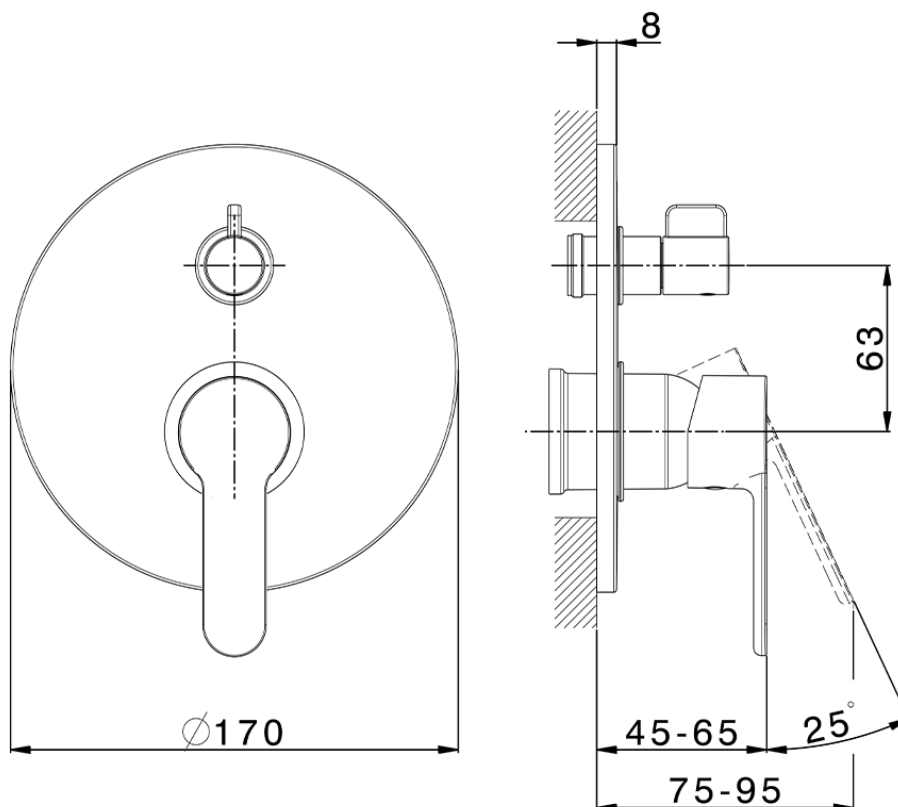

## Exposed part for concealed S.L.bath-shower valve TENDER\_C2002300

C2002300

<https://en.cisal.it/exposed-part-for-concealed-s-l-bath-shower-valve-tender-c2002300>

2026-04-26