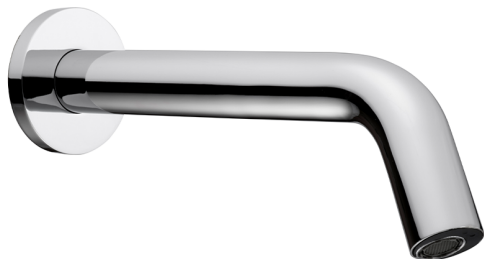

## Electronic wall mounted pillar tap TRONIC\_TN001421

MODEL **TN001421**

Electronic wall mounted pillar tap, without pop-up waste, 1/2" F Stainless Steel Flexible Hose, net and battery supply, AA batteries not included