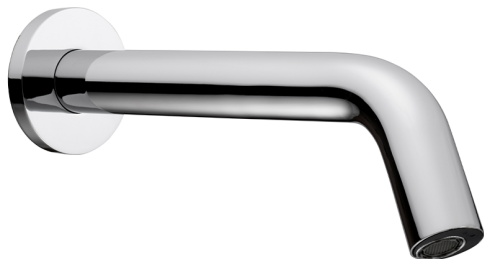

Electronic wall mounted pillar tap TRONIC_TN001421

MODEL **TN001421**

Electronic wall mounted pillar tap, without pop-up waste, 1/2" F Stainless Steel Flexible Hose, net and battery supply, AA batteries not included