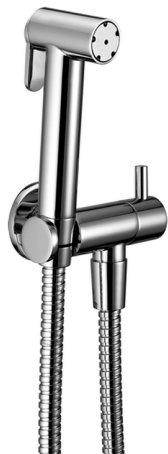

## Toilet-jet handshower set HYGENIC SHOWERS\_A3007900

MODEL **A3007900**

Toilet-jet handshower set, wall mounted holder with 1/2" valve, Toilet-jet handshower, Brass 120 cm flexible hose

### AVAILABLE FINISHINGS

-  **21** 21 Chrome
-  **24** 24 Gold

### CHARACTERISTICS

**Toilet-jet handshower**