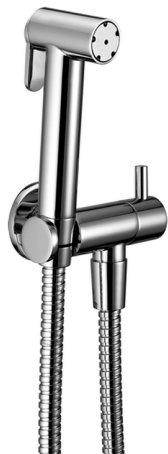

Toilet-jet handshower set HYGENIC SHOWERS_A3007900

MODEL **A3007900**

Toilet-jet handshower set, wall mounted holder with 1/2" valve, Toilet-jet handshower, Brass 120 cm flexible hose

AVAILABLE FINISHINGS

-  **21** 21 Chrome
-  **24** 24 Gold

CHARACTERISTICS

Toilet-jet handshower

Toilet-jet Handshower

Shut-off Hand shower, for sanitary cleaning.

2026-06-14