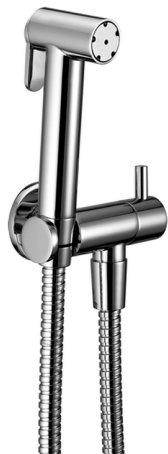

## Toilet-jet handshower set HYGENIC SHOWERS\_A3007900

MODEL **A3007900**

Toilet-jet handshower set, wall mounted holder with 1/2" valve, Toilet-jet handshower, Brass 120 cm flexible hose

### AVAILABLE FINISHINGS

### CHARACTERISTICS

**Toilet-jet handshower**