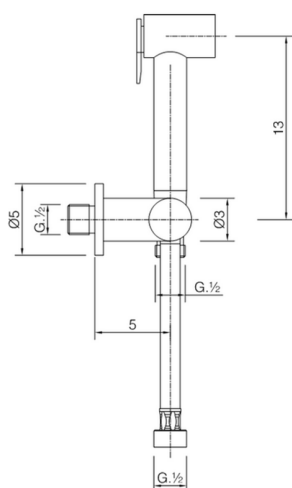

Toilet-jet Handshower

Shut-off Hand shower, for sanitary cleaning.

2026-04-28