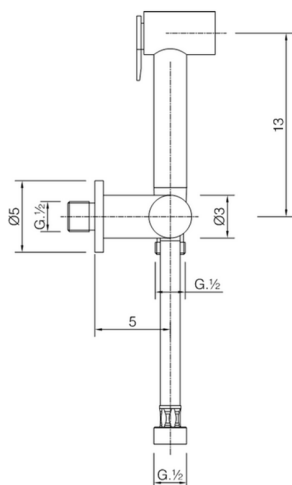

Toilet-jet handshower set HYGENIC SHOWERS_A3007900

MODEL **A3007900**

Toilet-jet handshower set, wall mounted holder with 1/2" valve, Toilet-jet handshower, Brass 120 cm flexible hose

AVAILABLE FINISHINGS

-  **21** 21 Chrome
-  **24** 24 Gold

CHARACTERISTICS

Toilet-jet handshower

Toilet-jet Handshower

Shut-off Hand shower, for sanitary cleaning.

2026-06-14