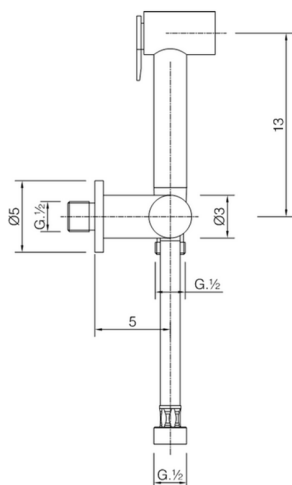

Toilet-jet Handshower

Shut-off Hand shower, for sanitary cleaning.

2026-04-06