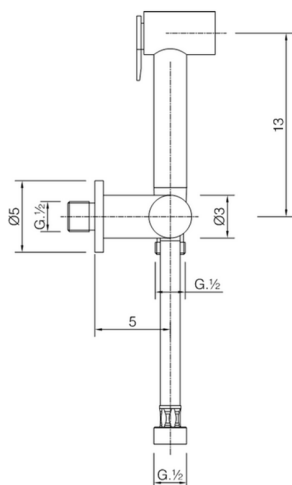

Toilet-jet Handshower

Shut-off Hand shower, for sanitary cleaning.

2026-04-05