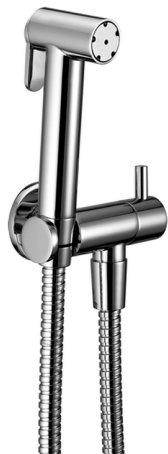

Toilet-jet handshower set HYGENIC SHOWERS_A3007900

MODEL **A3007900**

Toilet-jet handshower set, wall mounted holder with 1/2" valve, Toilet-jet handshower, Brass 120 cm flexible hose

AVAILABLE FINISHINGS

CHARACTERISTICS

Toilet-jet handshower

Toilet-jet Handshower

Shut-off Hand shower, for sanitary cleaning.

2026-04-26