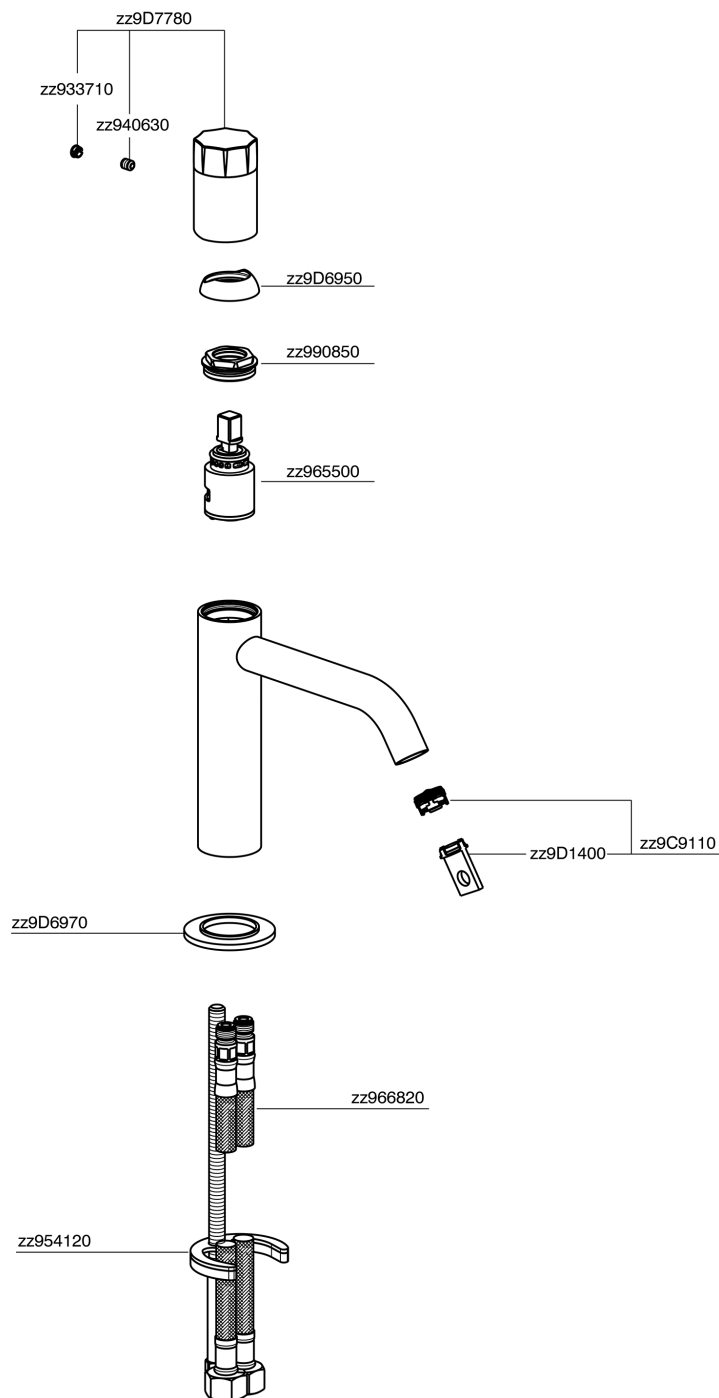

Single lever 'large' washbasin mixer MARBLE X32_X5000504

X5000504

<https://en.cisal.it/single-lever-large-washbasin-mixer-marble-x32-x5000504>

2024-12-22