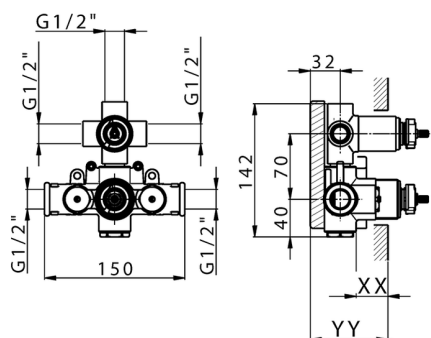

Concealed thermostatic shower valve, 3-outlets, with 1/2" 3 outlet deviastop cartridge, without trim kit

AVAILABLE FINISHINGS

CHARACTERISTICS

Concealed **1**
 Cartridge Spare Parts **24.04A.PP**
8x20 Plus P Thermostatic Valve

Piastra/Plate/Plaque/Platte/Placa
 2-3mm: XX 25-40 YY 76-91
 10 mm: XX 16-31 YY 65-80

DeviaStop

The Cisal Devia Stop technology allows to adjust the water flow and to direct it to the selected output point (overhead soaker, hand shower, etc).