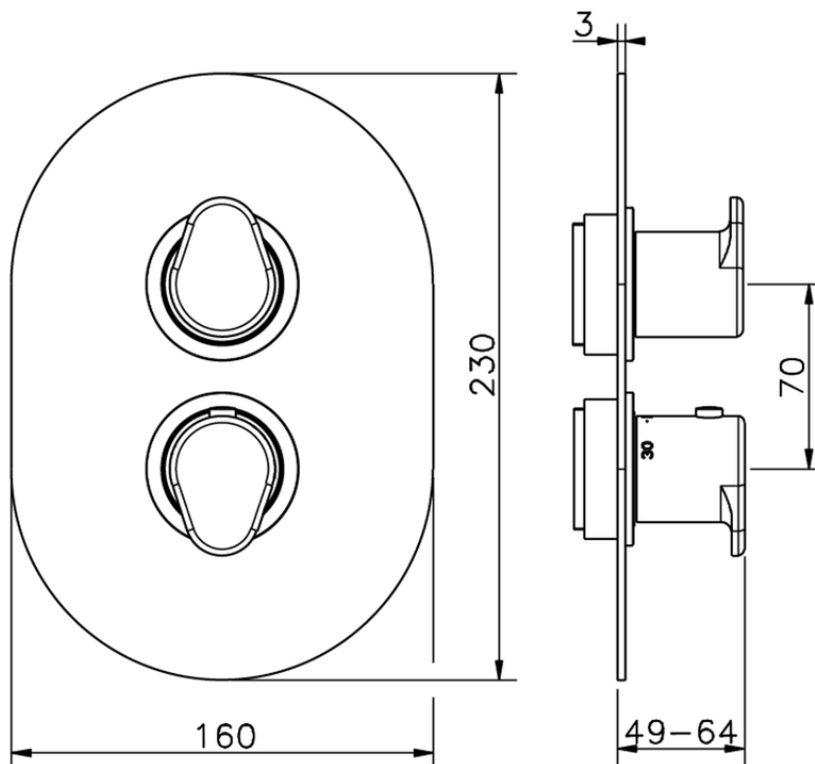

Exposed part for con.thermo.shower valve, 3-outlet LINEAVIVA_LV018200

LV018200

<https://en.cisal.it/exposed-part-for-con-thermo-shower-valve-3-outlet-lineaviva-lv018200>

Piastra/Plate/Plaque/Platte/Placa

2-3mm: XX 25-40 YY 76-91

10 mm: XX 16-31 YY 65-80

ZA018201

<https://en.cisal.it/concealed-thermostatic-shower-valve-3-outlets-concealed-za018201>

2026-04-25