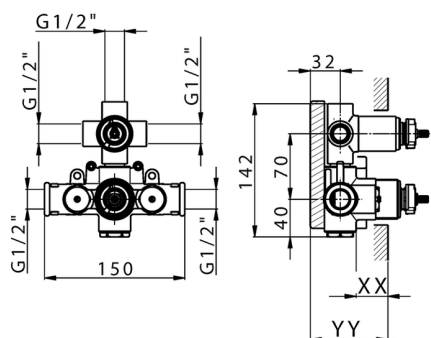

Concealed thermostatic shower valve, 3-outlets, with 1/2" 3 outlet deviastop cartridge, without trim kit

AVAILABLE FINISHINGS

CHARACTERISTICS

Concealed **1**
 Cartridge Spare Parts **24.04A.PP**

8x20 Plus P Thermostatic Valve

Piastra/Plate/Plaque/Platte/Placa
 2-3mm: XX 25-40 YY 76-91
 10 mm: XX 16-31 YY 65-80

DeviaStop

The Cisal Devia Stop technology allows to adjust the water flow and to direct it to the selected output point (overhead soaker, hand shower, etc).